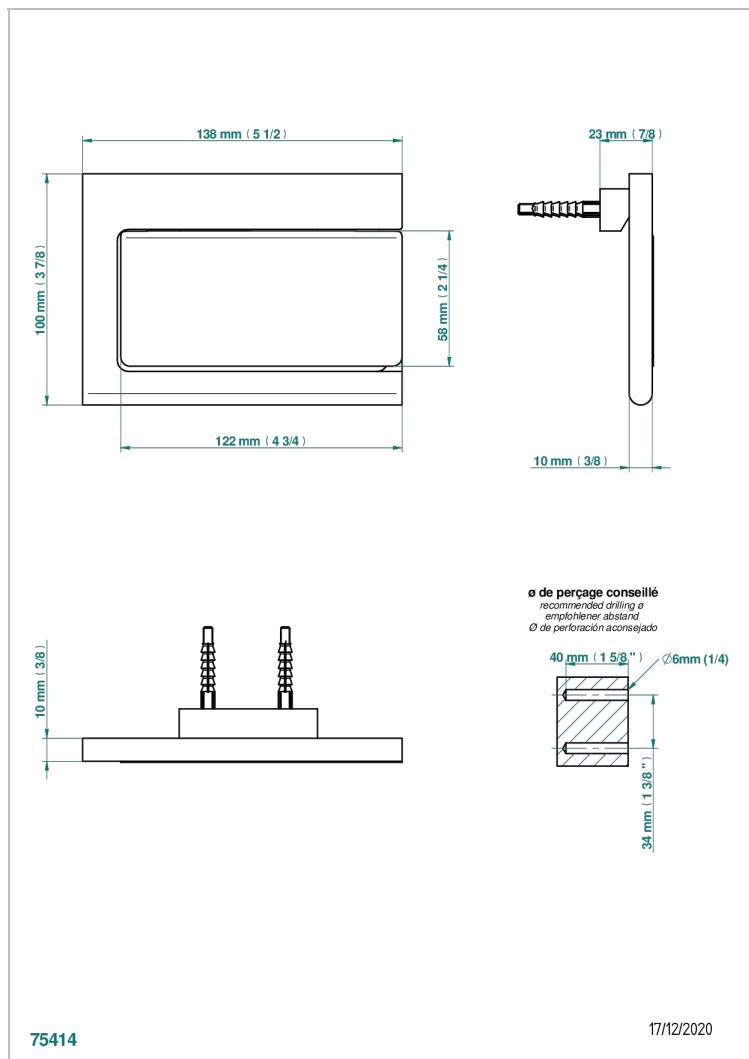

# ICON-X WITH LEVER HANDLES

U7H-538AC

THG<sup>®</sup>  
PARIS

Toilet paper holder, single mount with cover

## CHARACTERISTIC

- Icon-x with lever handles
- Toilet paper holder, single mount with cover