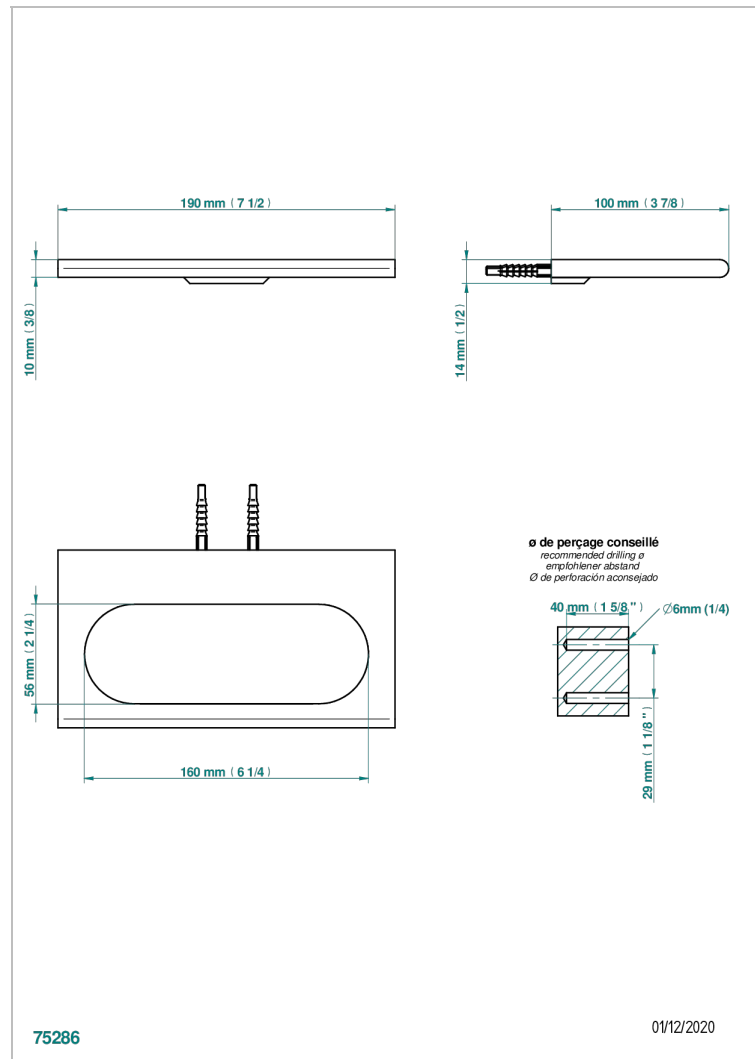

# ICON-X METAL INLAY

U7J-504N

Towel ring

THG<sup>®</sup>  
PARIS

## CHARACTERISTIC

- Icon-x metal inlay
- Towel ring