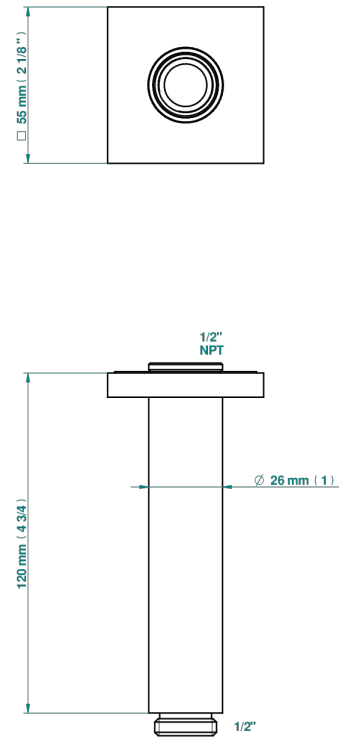

ICON-X METAL INLAY

U7J-82V/US

Vertical shower arm ceiling mounted 1/2" connection

THG[®]
PARIS

17748

12/02/2020

CHARACTERISTIC

- Icon-x metal inlay
- Vertical shower arm ceiling mounted 1/2" connection