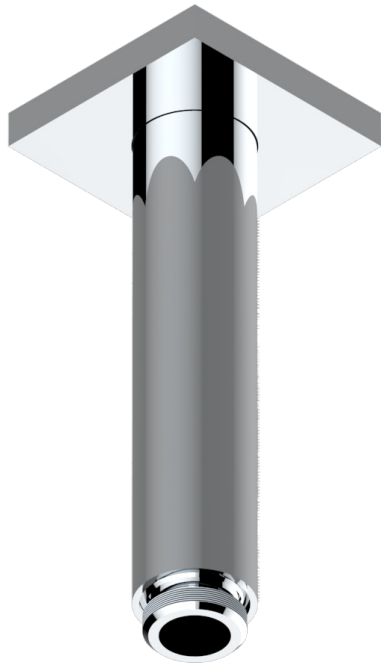

ICON-X METAL INLAY

U7J-82V/US

Vertical shower arm ceiling mounted 1/2" connection

THG[®]
PARIS

17748

12/02/2020

CHARACTERISTIC

- Icon-x metal inlay
- Vertical shower arm ceiling mounted 1/2" connection

AVAILABLE FINITIONS

Blush PVD - H62
Brass color PVD - H49
Brown bronze color PVD - F33
Chrome polished - A02
Gold color PVD - H52
Gold mat - F07

Gold polished - F01
Graphite PVD - H64
Matt Umber PVD - H67
Matt blush PVD - H60
Matt brass color PVD - H50
Matt brown bronze color PVD - F34

Matt chrome (American satin) - C02
Matt gold color PVD - H53
Matt graphite PVD - H65
Matt nickel (American satin) - C01
Matt nickel color PVD - H56
Nickel antique / Sovereign - H28

Nickel color PVD - H55
Nickel polished - B01
Polished chrome with gold inlay - GA1
Soft gold - F30
Soft matt gold - F31
Umber PVD - H66