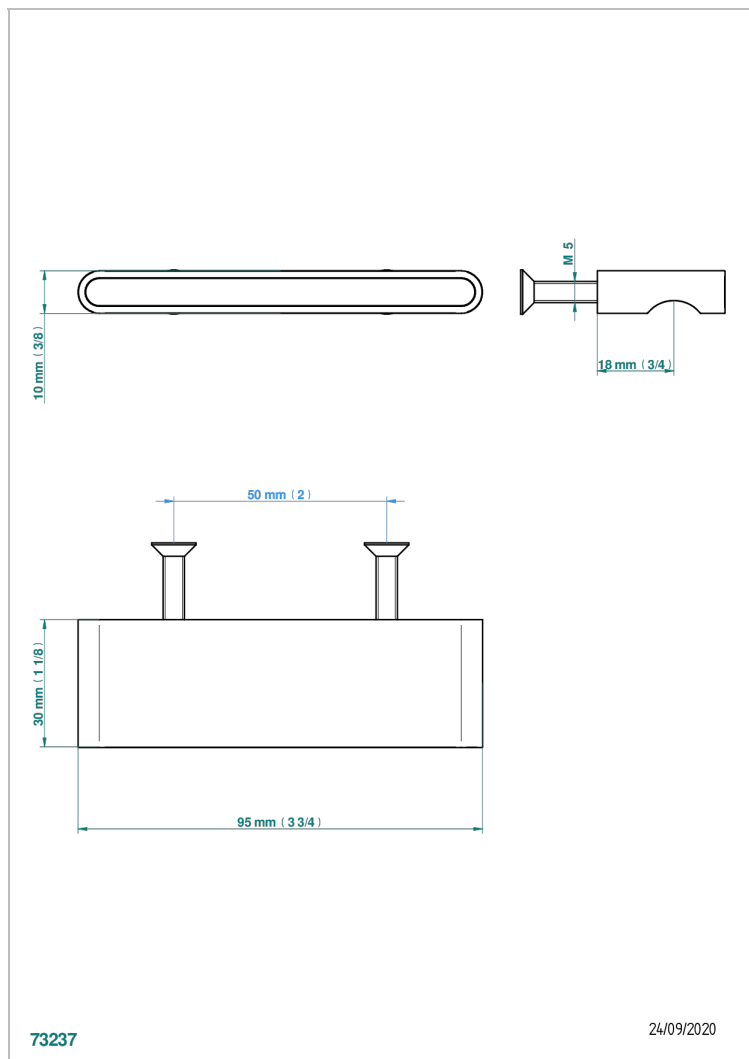

# ICON-X METAL INLAY WITH LEVER HANDLES

U7K-26BP

Medium size knob

THG<sup>®</sup>  
PARIS

## CHARACTERISTIC

- Icon-x metal inlay with lever handles
- Medium size knob