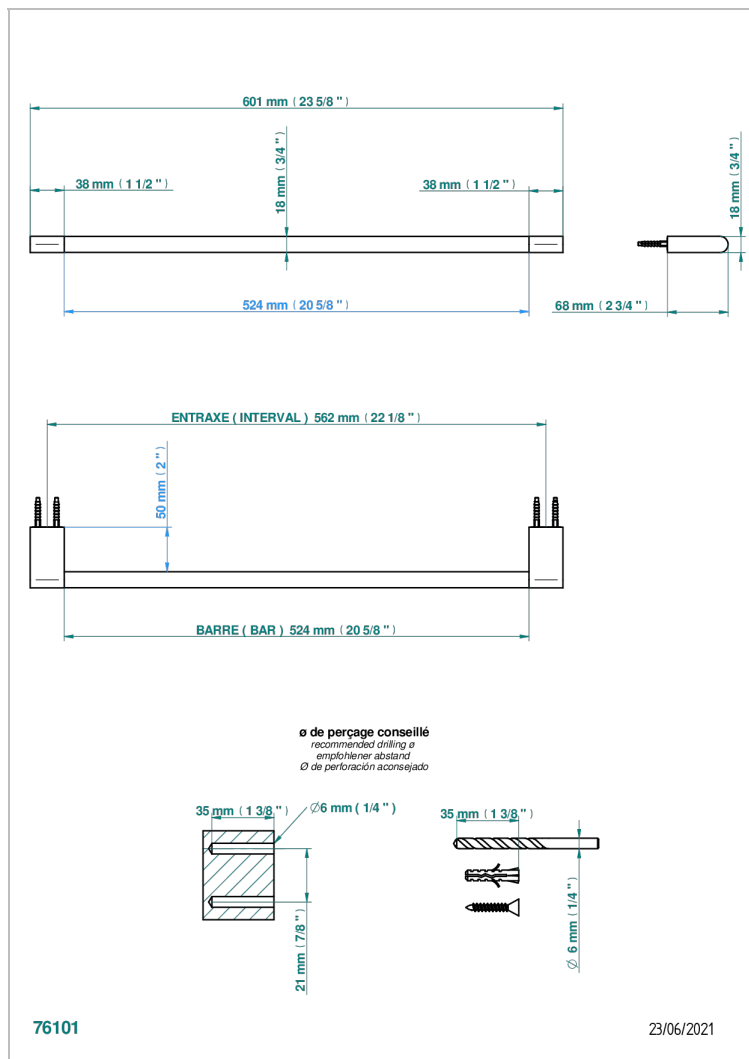

ICON-X METAL INLAY WITH LEVER HANDLES

U7K-514/60

Towel bar, 24" long

CHARACTERISTIC

- Icon-x metal inlay with lever handles
- Towel bar, 24" long

AVAILABLE FINITIONS

Blush PVD - H62
Brass color PVD - H49
Brown bronze color PVD - F33
Chrome polished - A02
Gold color PVD - H52
Gold mat - F07