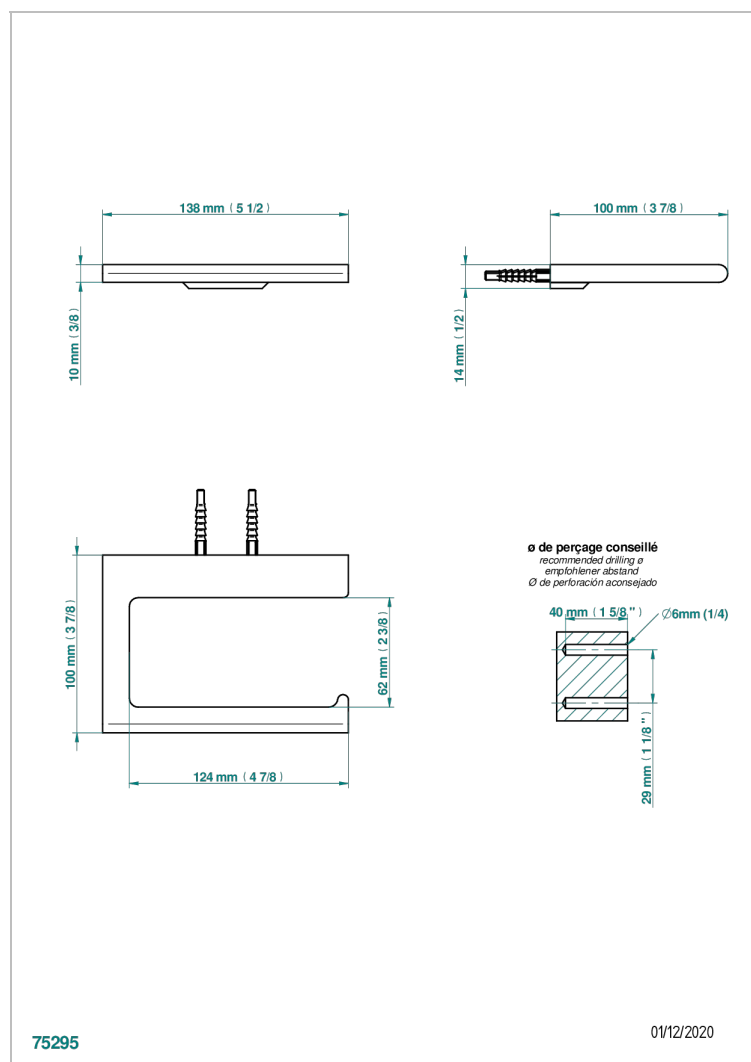

ICON-X METAL INLAY WITH LEVER HANDLES

U7K-542

Reserve toilet paper holder

75295

01/12/2020

CHARACTERISTIC

- Icon-x metal inlay with lever handles
- Reserve toilet paper holder

AVAILABLE FINITIONS