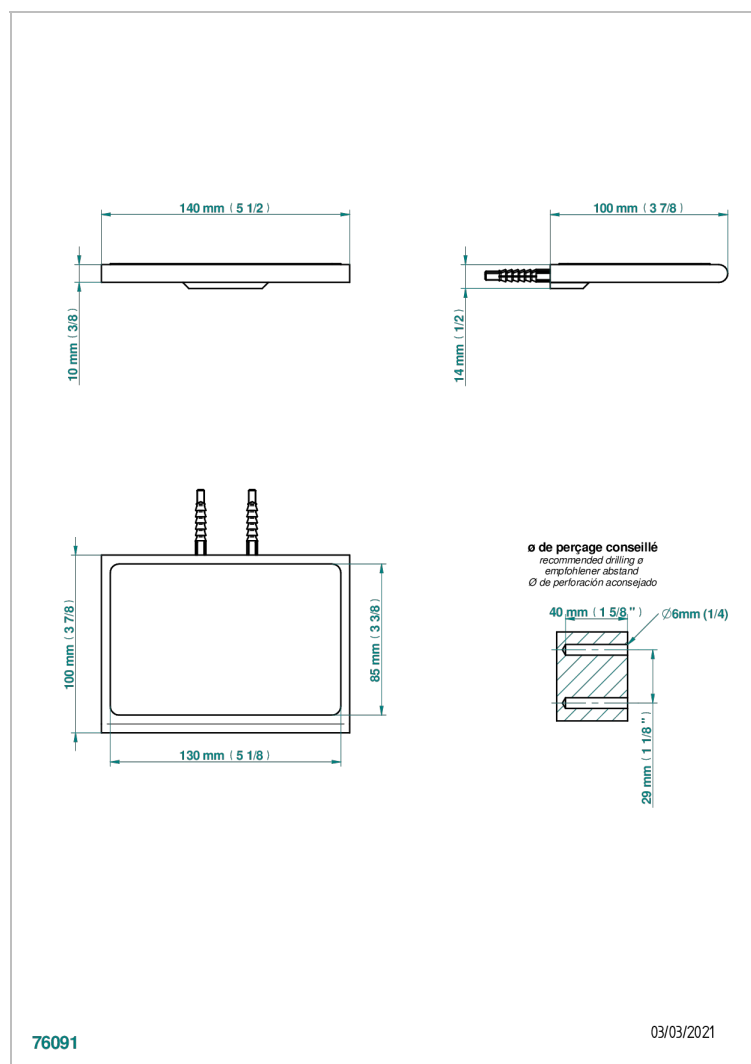

ICON-X METAL INLAY WITH LEVER HANDLES

U7K-564S

Metal shelf with anti-slip pad

THG[®]
PARIS

CHARACTERISTIC

- Icon-x metal inlay with lever handles
- Metal shelf with anti-slip pad

AVAILABLE FINITIONS

Blush PVD - H62
Brass color PVD - H49
Brown bronze color PVD - F33
Chrome polished - A02
Gold color PVD - H52
Gold mat - F07