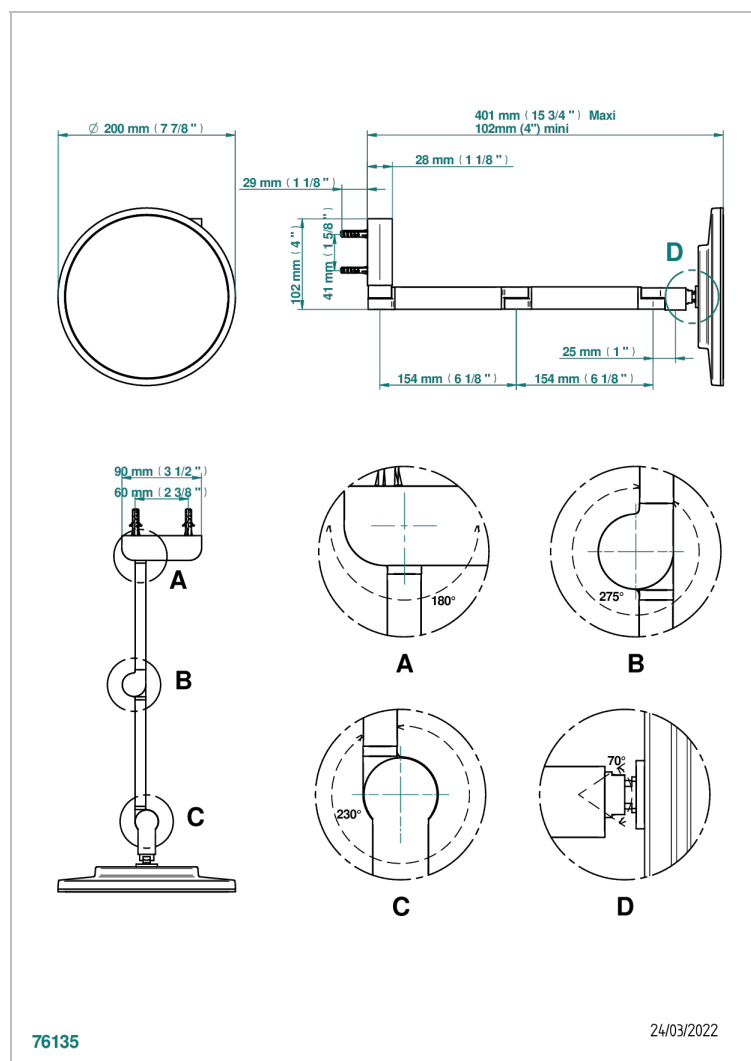

ICON-X METAL INLAY WITH LEVER HANDLES

U7K-669C

Wall mounted Round Magnifying mirror (x5), double arm, Classe 1, LED illuminated with continuously adjustable light color

2700 - 5600 K

CHARACTERISTIC

- Icon-x metal inlay with lever handles
- Wall mounted Round Magnifying mirror (x5), double arm, Classe 1, LED illuminated with continuously adjustable light color 2700 - 5600 K