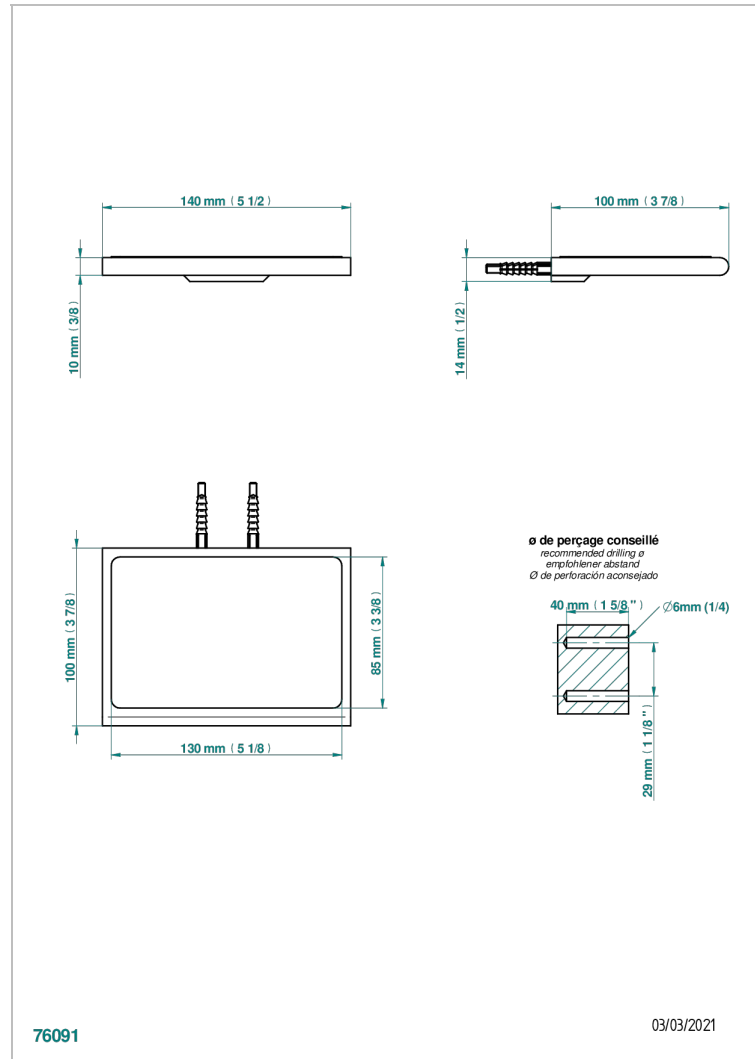

ICON-X TITANIUM

U7L-564S

Metal shelf with anti-slip pad

76091

03/03/2021

CHARACTERISTIC

- Icon-x titanium
- Metal shelf with anti-slip pad

AVAILABLE FINITIONS