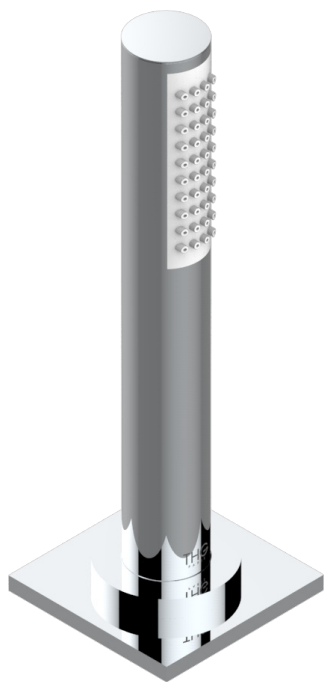

# ICON-X TITANIUM

U7L-60A

Deck mounted hand shower, with hose

## CHARACTERISTIC

- ACS : 20ACCLY558

## AVAILABLE FINITIONS

Blush PVD - H62  
Brass color PVD - H49  
Brown bronze color PVD - F33  
Chrome polished - A02  
Gold color PVD - H52  
Gold mat - F07

Gold polished - F01  
Graphite PVD - H64  
Matt Umber PVD - H67  
Matt blush PVD - H60  
Matt brass color PVD - H50  
Matt brown bronze color PVD - F34

Matt chrome (American satin) - C02  
Matt gold color PVD - H53  
Matt graphite PVD - H65  
Matt nickel (American satin) - C01  
Matt nickel color PVD - H56  
Nickel antique / Sovereign - H28

Nickel color PVD - H55  
Nickel polished - B01  
Soft gold - F30  
Soft matt gold - F31  
Umber PVD - H66