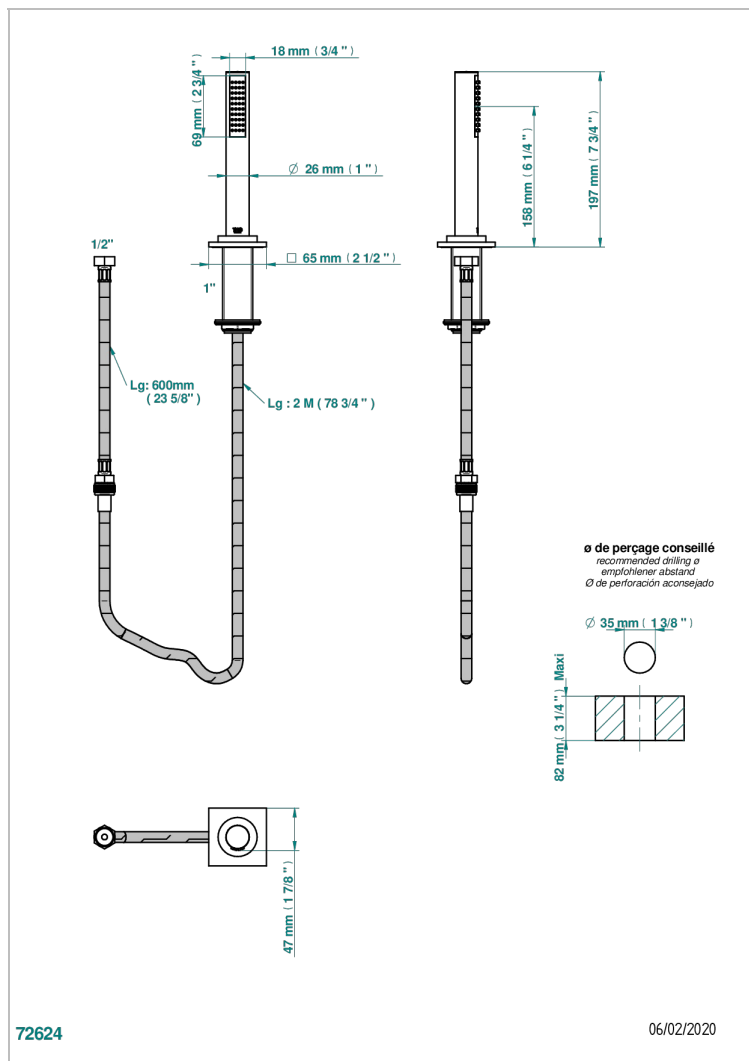

# ICON-X TITANIUM

U7L-60A

Deck mounted hand shower, with hose

## CHARACTERISTIC

- ACS : 20ACCLY558