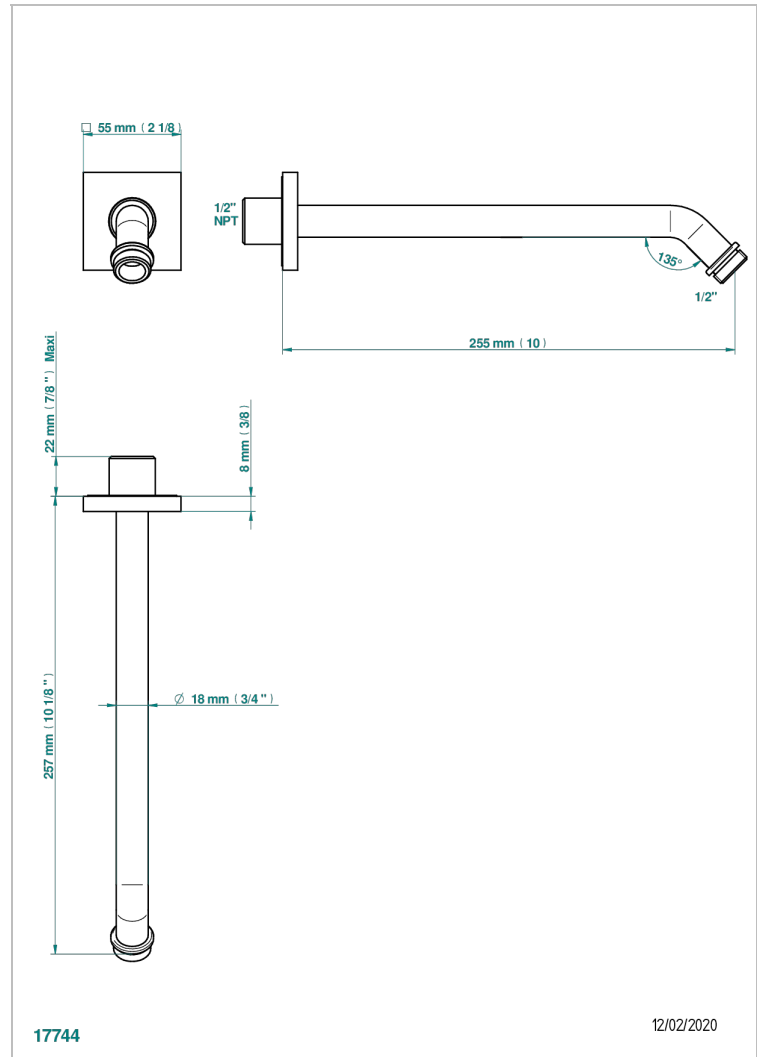

# ICON-X TITANIUM

U7L-84/US

Horizontal shower arm, 45°, lg: 10"

## CHARACTERISTIC

- Icon-x titanium
- Horizontal shower arm, 45°, lg: 10"