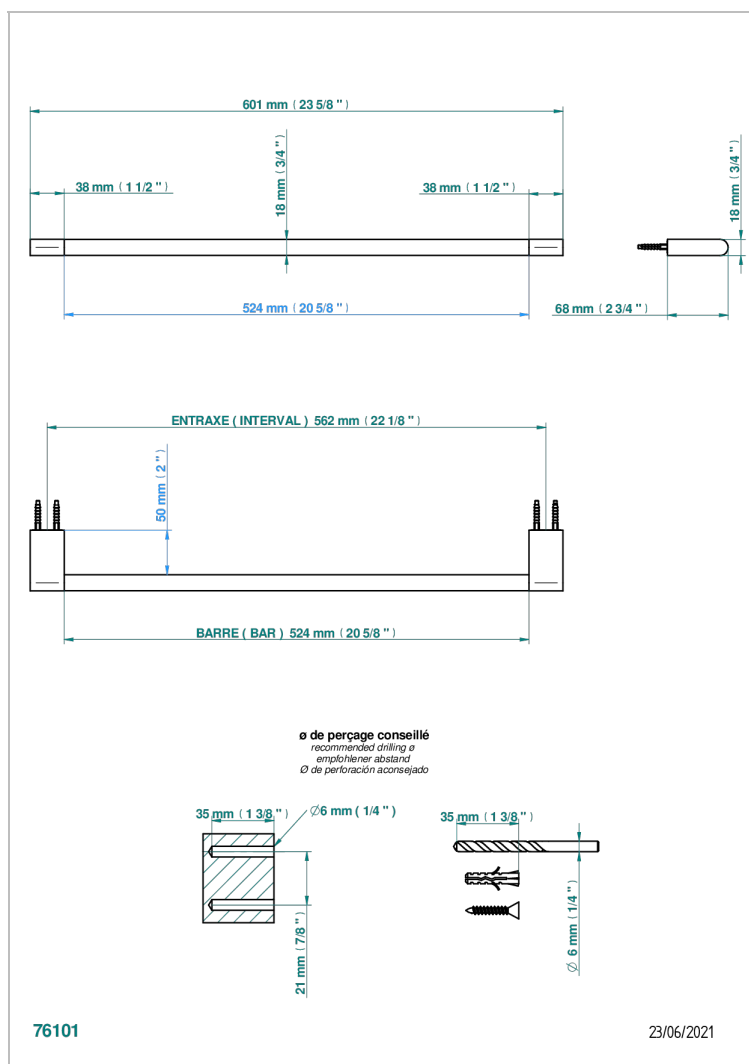

# ICON-X TITANIUM WITH LEVER HANDLES

U7M-514/60

Towel bar, 24" long

## CHARACTERISTIC

- Icon-x titanium with lever handles
- Towel bar, 24" long