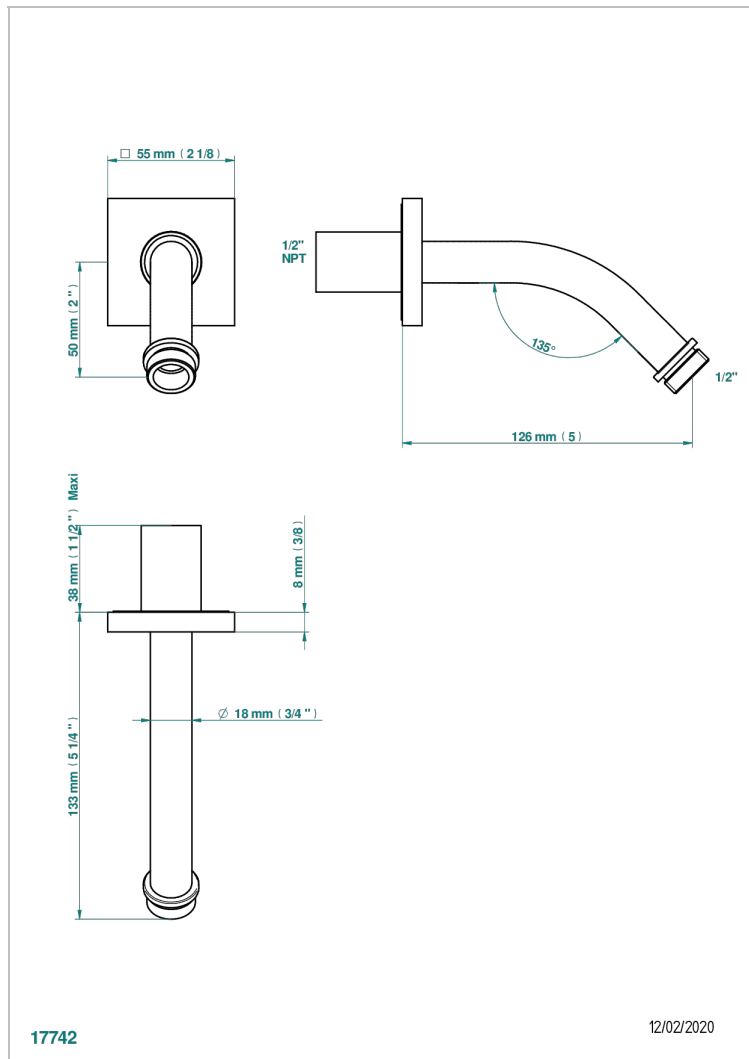

# ICON-X TITANIUM WITH LEVER HANDLES

U7M-82/US

Horizontal shower arm, 45°, lg: 4" 3/4

THG<sup>®</sup>  
PARIS

## CHARACTERISTIC

- Icon-x titanium with lever handles
- Horizontal shower arm, 45°, lg: 4" 3/4