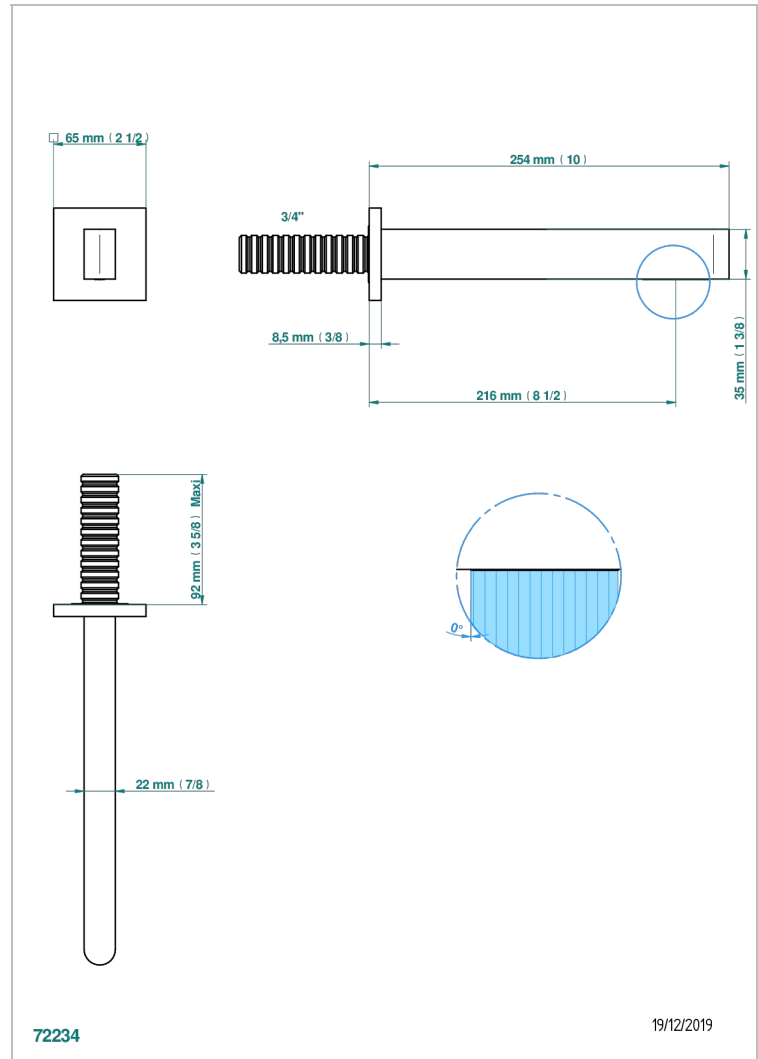

ICON-X CARBON GOLD

U7S-42SGB

Bath spout, wall mounted

THG[®]
PARIS

CHARACTERISTIC

- Icon-x carbon gold
- Bath spout, wall mounted

AVAILABLE FINITIONS

Blush PVD - H62
Brass color PVD - H49
Brown bronze color PVD - F33
Chrome polished - A02
Gold color PVD - H52
Gold mat - F07

Nickel color PVD - H55
Nickel polished - B01
Soft gold - F30
Soft matt gold - F31
Umber PVD - H66