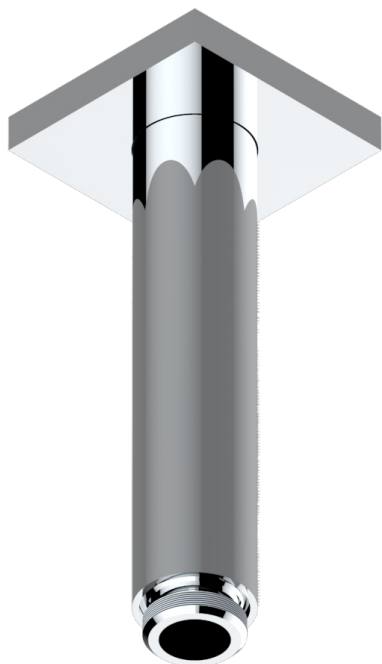

ICON-X CARBON GOLD WITH LEVER HANDLES

U7T-82V/US

THG
PARIS

Vertical shower arm ceiling mounted 1/2" connection

17748

12/02/2020

CHARACTERISTIC

- Icon-x carbon gold with lever handles
- Vertical shower arm ceiling mounted 1/2" connection

AVAILABLE FINITIONS

Blush PVD - H62
Brass color PVD - H49
Brown bronze color PVD - F33
Chrome polished - A02
Gold color PVD - H52
Gold mat - F07

Gold polished - F01
Graphite PVD - H64
Matt Umber PVD - H67
Matt blush PVD - H60
Matt brass color PVD - H50
Matt brown bronze color PVD - F34

Matt chrome (American satin) - C02
Matt gold color PVD - H53
Matt graphite PVD - H65
Matt nickel (American satin) - C01
Matt nickel color PVD - H56
Nickel antique / Sovereign - H28

Nickel color PVD - H55
Nickel polished - B01
Soft gold - F30
Soft matt gold - F31
Umber PVD - H66