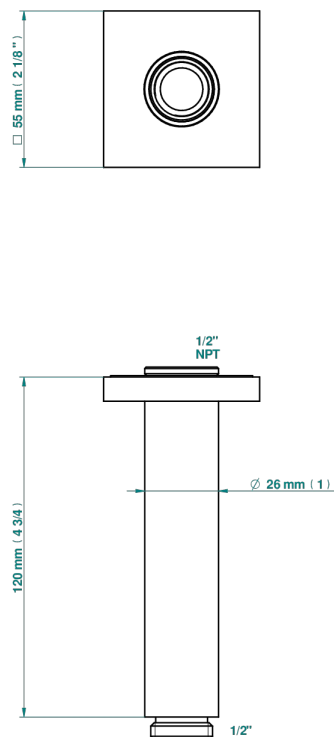

ICON-X CARBON GOLD WITH LEVER HANDLES

U7T-82V/US

THG
PARIS

Vertical shower arm ceiling mounted 1/2" connection

17748

12/02/2020

CHARACTERISTIC

- Icon-x carbon gold with lever handles
- Vertical shower arm ceiling mounted 1/2" connection