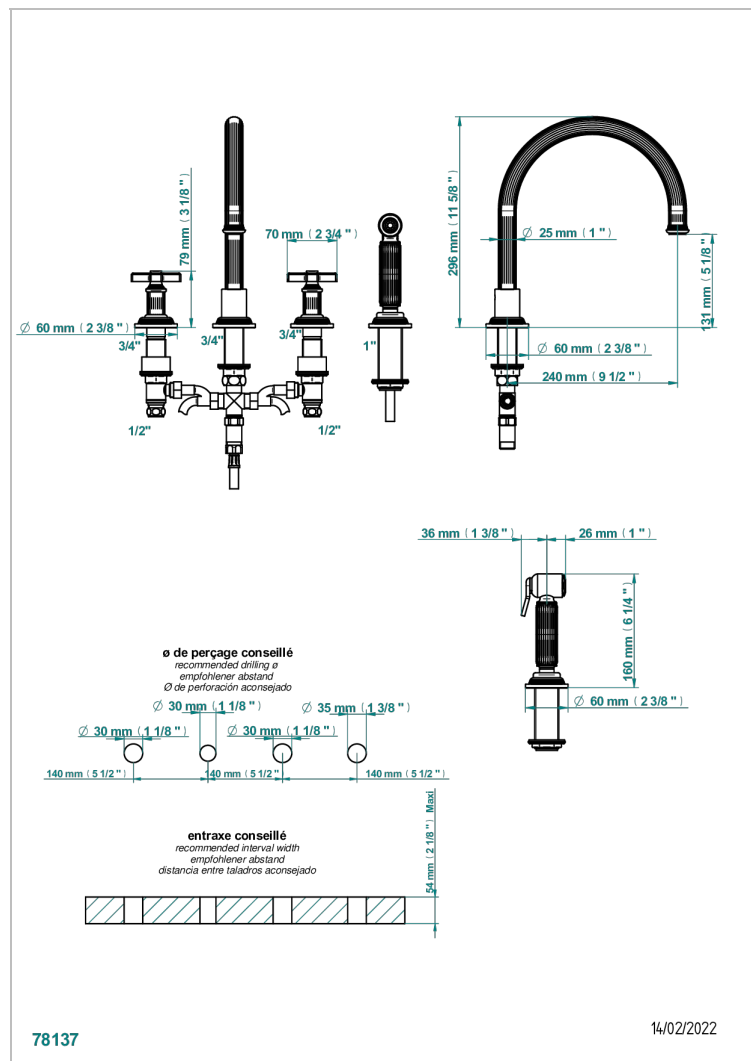

GRAND CENTRAL WITH BLACK ONYX CROSS HANDLES

U9M-4211/US

Three hole kitchen faucet with side spray

CHARACTERISTIC

- Grand central with black onyx cross handles
- Three hole kitchen faucet with side spray

AVAILABLE FINITIONS