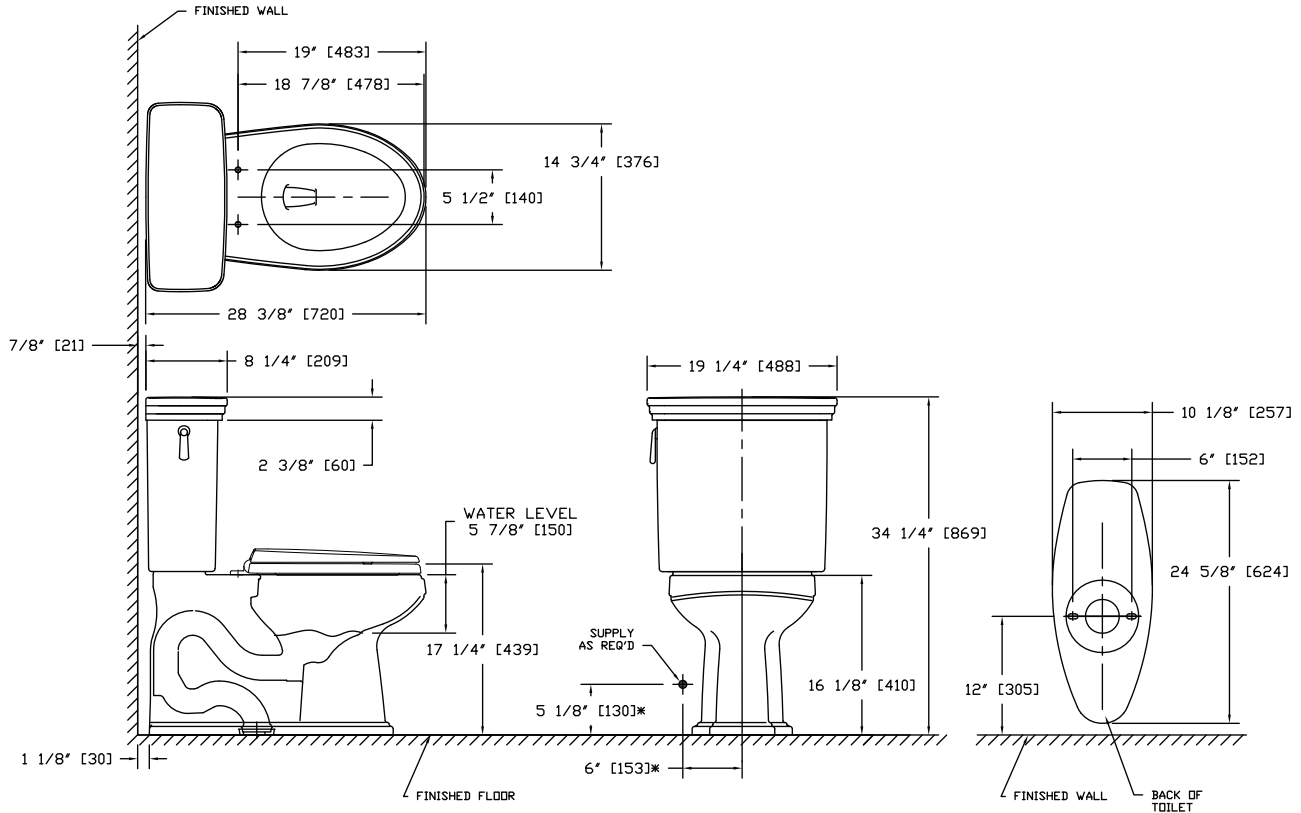

CST424EF(G)

Eco Promenade® Close Coupled Toilet, 1.28GPF

SPECIFICATIONS

- Water Use 1.28 GPF/4.8LPF
- Flush System E-Max
- Min. Water Pressure 8 psi (static)
- Water Surface 8-7/8" x 6-3/8"
- Trap Diameter 2-1/8"
- Rough-in 12"
- Trap Seal 2-1/4"
- Warranty One Year Limited Warranty
- Material Vitreous china
- Shipping Weight C424EF - 54lbs
  ST424E - 41.5lbs
- Shipping Dimensions C424EF(G)
  28"L x 10"W¹ x 16-1/4"W²
  x 17-1/4"H

ST424E
20-1/2" L x 9-1/2" W
x 21-3/4" H

INSTALLATION NOTES

Back-to-Back Toilet Installations:

TOTO recommends the use of a nationally listed, double sanitary tee-wye only, in vertical waste stacks, in accordance with the stipulations noted in the majority of nationally recognized plumbing codes.

*SUGGESTED DIMENSIONS

TOTO

These dimensions and specifications are subject to change without notice