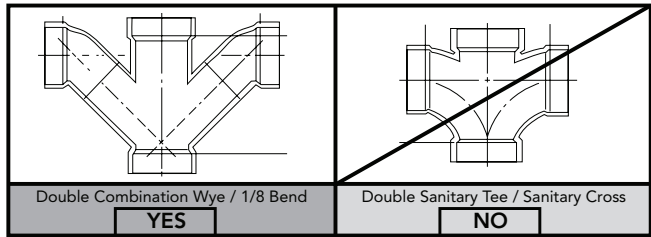

CST424EF(G)

Eco Promenade® Close Coupled Toilet, 1.28GPF

SPECIFICATIONS

- Water Use 1.28 GPF/4.8LPF
- Flush System E-Max
- Min. Water Pressure 8 psi (static)
- Water Surface 8-7/8" x 6-3/8"
- Trap Diameter 2-1/8"
- Rough-in 12"
- Trap Seal 2-1/4"
- Warranty One Year Limited Warranty
- Material Vitreous china
- Shipping Weight C424EF - 54lbs
  ST424E - 41.5lbs
- Shipping Dimensions C424EF(G)
  28"L x 10"W¹ x 16-1/4"W²
  x 17-1/4"H

ST424E
20-1/2" L x 9-1/2" W
x 21-3/4" H

INSTALLATION NOTES

Back-to-Back Toilet Installations:

TOTO recommends the use of a nationally listed, double sanitary tee-wye only, in vertical waste stacks, in accordance with the stipulations noted in the majority of nationally recognized plumbing codes.

*SUGGESTED DIMENSIONS

TOTO

These dimensions and specifications are subject to change without notice