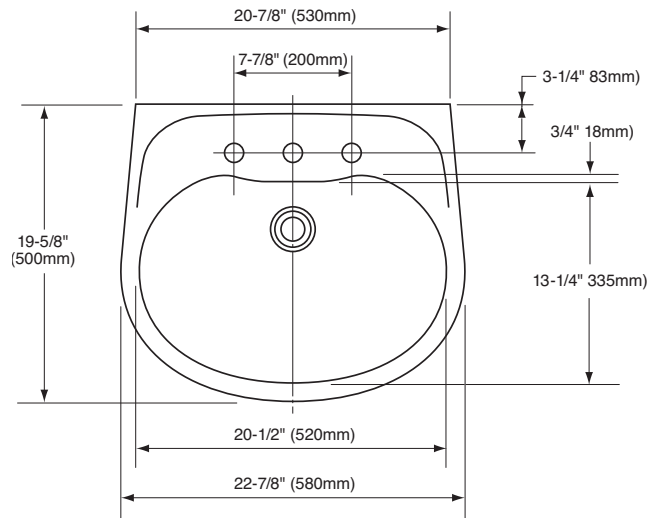

LHT241(G)

Supreme® Wall-Mount Lavatory

SPECIFICATIONS

- Waste 1-1/4" O.D.
- Size 22-7/8" x 19-5/8"
- Basin 20-1/2" x 13-1/4"
- Warranty One Year Limited Warranty
- Material Vitreous china lavatory and shroud
- Shipping Weight LT241(G)/LT241.4(G)/LT241.8(G) 34 lbs.
- HT242 15 lbs.
- Shipping Dimensions LT241(G)/LT241.4(G)/LT241.8(G) 22-7/8" L x 20-1/8" W x 8-1/2" H
- HT242 11-3/4" L x 10-1/4" W x 14-1/8" H

ADA Compliance Check Without Shroud

*Suggested Dimensions

TOTO®

These dimensions and specifications are subject to change without notice