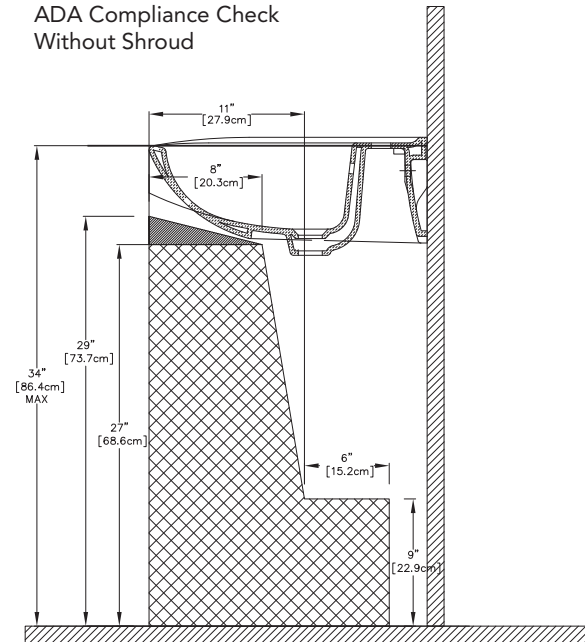

LHT241(G)

Supreme® Wall-Mount Lavatory

SPECIFICATIONS

- Waste 1-1/4" O.D.
- Size 22-7/8" x 19-5/8"
- Basin 20-1/2" x 13-1/4"
- Warranty One Year Limited Warranty
- Material Vitreous china lavatory and shroud
- Shipping Weight LT241(G)/LT241.4(G)/LT241.8(G) 34 lbs.
- HT242 15 lbs.
- Shipping Dimensions LT241(G)/LT241.4(G)/LT241.8(G) 22-7/8" L x 20-1/8" W x 8-1/2" H
- HT242 11-3/4" L x 10-1/4" W x 14-1/8" H

ADA Compliance Check Without Shroud

*Suggested Dimensions

TOTO®

These dimensions and specifications are subject to change without notice