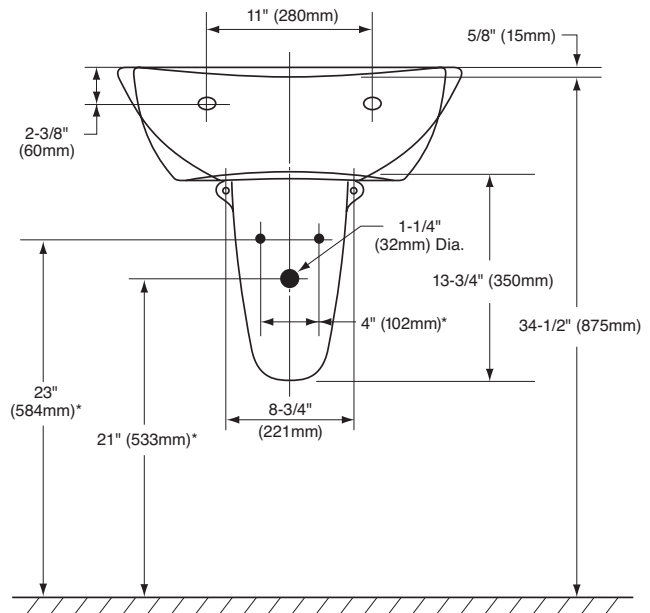

LHT241(G)

Supreme® Wall-Mount Lavatory

SPECIFICATIONS

- Waste 1-1/4" O.D.
- Size 22-7/8" x 19-5/8"
- Basin 20-1/2" x 13-1/4"
- Warranty One Year Limited Warranty
- Material Vitreous china lavatory and shroud
- Shipping Weight LT241(G)/LT241.4(G)/LT241.8(G) 34 lbs.
- HT242 15 lbs.
- Shipping Dimensions LT241(G)/LT241.4(G)/LT241.8(G) 22-7/8" L x 20-1/8" W x 8-1/2" H
- HT242 11-3/4" L x 10-1/4" W x 14-1/8" H

ADA Compliance Check Without Shroud

*Suggested Dimensions

TOTO®

These dimensions and specifications are subject to change without notice