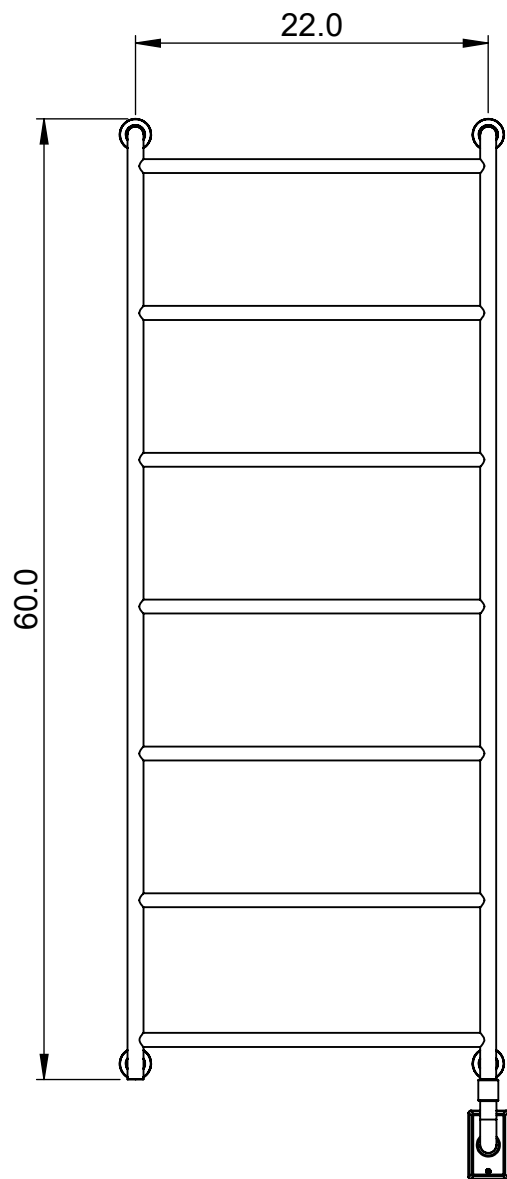

EUC2E-60.0x24.0 Mitred

Height: 60.0
Width: 24.0
Depth: 4.0
Weight HO: kg
EO: kg

Tube ϕ : 1.0 + 0.9
Pipe Centres: 22.0
Elec. element if specified: 150
Output @ 50°C Δ T Watts: N/A
BTUs: N/A

All dimensions in inches

Manufactured from ISO/CEN CuZn36As (BS CZ126) brass tube

Vogue UK Ltd. reserve the right to alter specifications without prior notice.
ALL MEASUREMENTS ARE NOMINAL DIMENSIONS ONLY, AND ARE NOT BINDING.