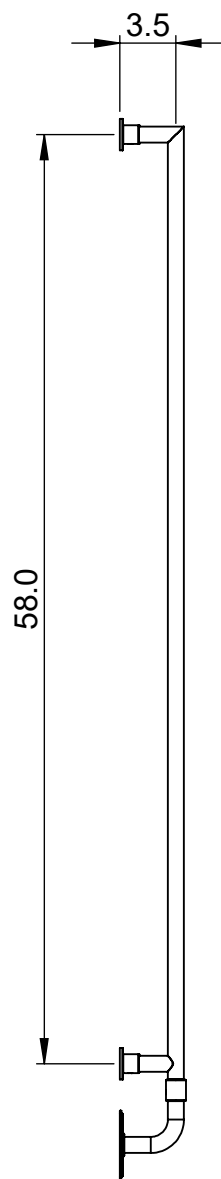

EUC2E-60.0x24.0 Mitred

Height: 60.0
Width: 24.0
Depth: 4.0
Weight HO: kg
EO: kg

Tube ϕ : 1.0 + 0.9
Pipe Centres: 22.0
Elec. element if specified: 150
Output @ 50°C Δ T Watts: N/A
BTUs: N/A

All dimensions in inches

Manufactured from ISO/CEN CuZn36As (BS CZ126) brass tube

Vogue UK Ltd. reserve the right to alter specifications without prior notice.
ALL MEASUREMENTS ARE NOMINAL DIMENSIONS ONLY, AND ARE NOT BINDING.