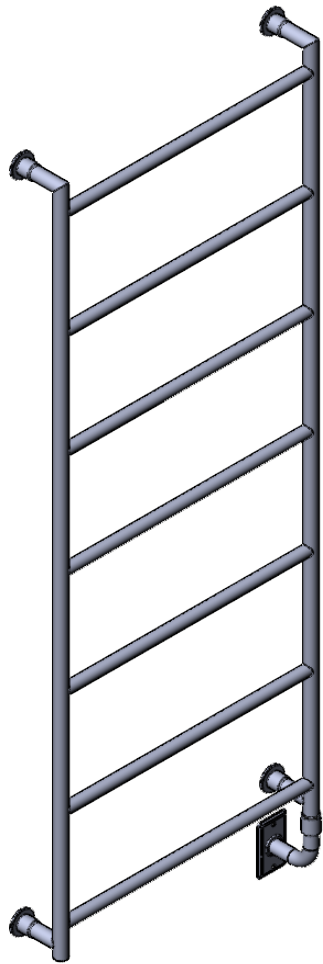

EUC2E-60.0x24.0 Mitred

Height: 60.0
Width: 24.0
Depth: 4.0
Weight HO: kg
EO: kg

Tube ϕ : 1.0 + 0.9
Pipe Centres: 22.0
Elec. element if specified: 150
Output @ 50°C Δ T Watts: N/A
BTUs: N/A

All dimensions in inches

Manufactured from ISO/CEN CuZn36As (BS CZ126) brass tube

Vogue UK Ltd. reserve the right to alter specifications without prior notice.
ALL MEASUREMENTS ARE NOMINAL DIMENSIONS ONLY, AND ARE NOT BINDING.