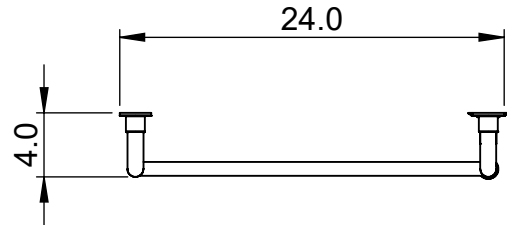

EUC2E-60.0x24.0 Mitred

Height: 60.0
Width: 24.0
Depth: 4.0
Weight HO: kg
EO: kg

Tube ϕ : 1.0 + 0.9
Pipe Centres: 22.0
Elec. element if specified: 150
Output @ 50°C Δ T Watts: N/A
BTUs: N/A

All dimensions in inches

Manufactured from ISO/CEN CuZn36As (BS CZ126) brass tube

Vogue UK Ltd. reserve the right to alter specifications without prior notice.
ALL MEASUREMENTS ARE NOMINAL DIMENSIONS ONLY, AND ARE NOT BINDING.