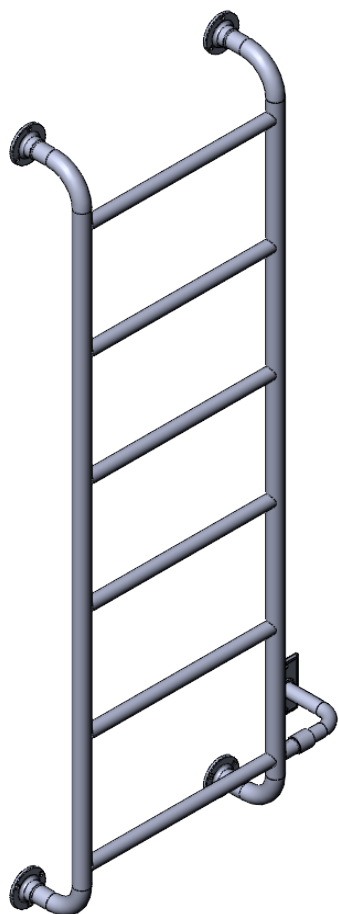

# EUC4E-60.0x20.0

Height: 60.0  
Width: 20.0  
Depth: 5.5  
Weight HO: kg  
EO: kg

Tube  $\phi$ : 1.25 + 1.0  
Pipe Centres: 17.0  
Elec. element if specified: 250  
Output @ 50°C  $\Delta$ T Watts: N/A  
BTUs: N/A

All dimensions in inches

Manufactured from ISO/CEN CuZn36As (BS CZ126) brass tube

Vogue UK Ltd. reserve the right to alter specifications without prior notice.  
ALL MEASUREMENTS ARE NOMINAL DIMENSIONS ONLY, AND ARE NOT BINDING.