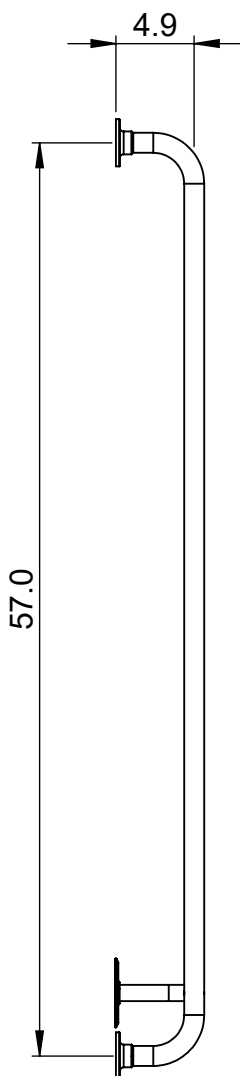

# EUC4E-60.0x20.0

Height: 60.0  
Width: 20.0  
Depth: 5.5  
Weight HO: kg  
EO: kg

Tube  $\phi$ : 1.25 + 1.0  
Pipe Centres: 17.0  
Elec. element if specified: 250  
Output @ 50°C  $\Delta$ T Watts: N/A  
BTUs: N/A

All dimensions in inches

Manufactured from ISO/CEN CuZn36As (BS CZ126) brass tube

Vogue UK Ltd. reserve the right to alter specifications without prior notice.  
ALL MEASUREMENTS ARE NOMINAL DIMENSIONS ONLY, AND ARE NOT BINDING.