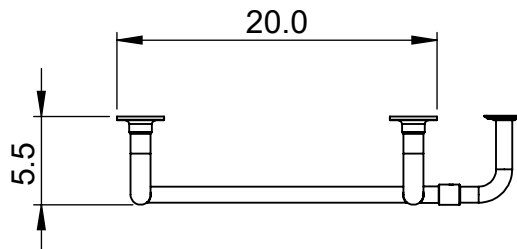

# EUC4E-60.0x20.0

Height: 60.0  
Width: 20.0  
Depth: 5.5  
Weight HO: kg  
EO: kg

Tube  $\phi$ : 1.25 + 1.0  
Pipe Centres: 17.0  
Elec. element if specified: 250  
Output @ 50°C  $\Delta$ T Watts: N/A  
BTUs: N/A

All dimensions in inches

Manufactured from ISO/CEN CuZn36As (BS CZ126) brass tube

Vogue UK Ltd. reserve the right to alter specifications without prior notice.  
ALL MEASUREMENTS ARE NOMINAL DIMENSIONS ONLY, AND ARE NOT BINDING.