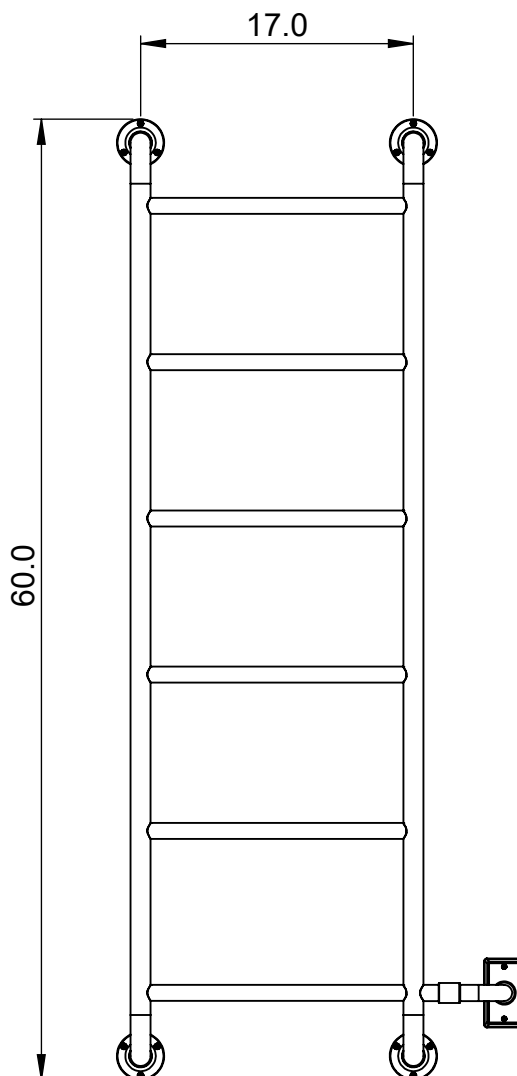

# EUC4E-60.0x20.0

Height: 60.0  
Width: 20.0  
Depth: 5.5  
Weight HO: kg  
EO: kg

Tube  $\phi$ : 1.25 + 1.0  
Pipe Centres: 17.0  
Elec. element if specified: 250  
Output @ 50°C  $\Delta$ T Watts: N/A  
BTUs: N/A

All dimensions in inches

Manufactured from ISO/CEN CuZn36As (BS CZ126) brass tube

Vogue UK Ltd. reserve the right to alter specifications without prior notice.  
ALL MEASUREMENTS ARE NOMINAL DIMENSIONS ONLY, AND ARE NOT BINDING.