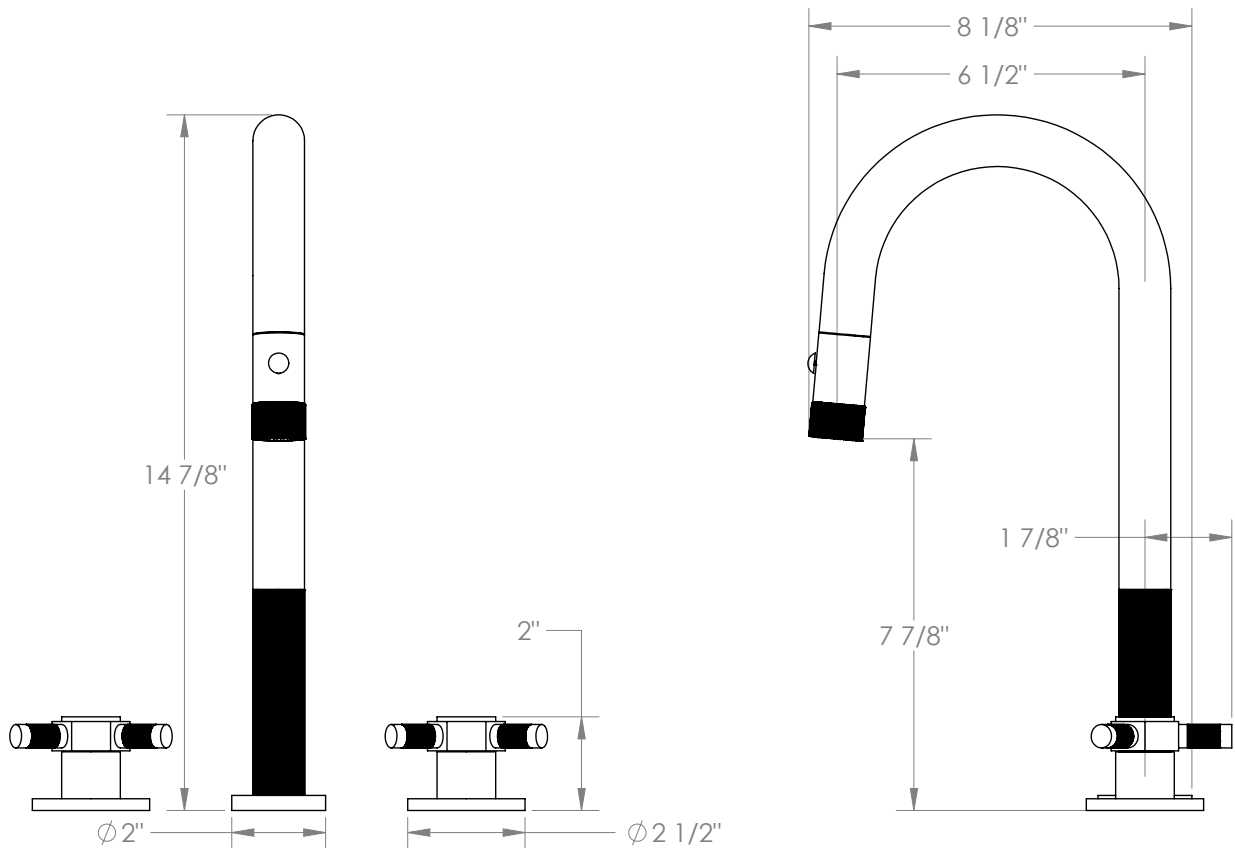

WATERMARK

BROOKLYN, NEW YORK

Sutton 111-9PG4-SP5

Deck Mounted, Two Handle, Gooseneck Kitchen
Prep Faucet with Pull Down Spray

- Pullout Hose Length: 14-16" (Final Length May Vary Depending on Spout Type)
- Fits Deck Up To 2-1/2" Thick
- Recommended Mounting Hole: 1-3/8"
- All Lead-Free Brass Construction
- Flow Rate: 1.75 GPM
- 1/4 Turn Ceramic Cartridge
- 2 Flow Patterns, Aerated and Spray, Controlled By One Button
- 360° Rotating Spout with Magnetic Docking for Spray
- Professional Installation Required

Available in all finishes shown on the [Watermark Designs website](#)

Meets the applicable requirements of ASME A112.18.1-2005/CSA B125.1-05, entitled "Plumbing Supply Fittings".

Watermark Designs reserves the right to make revisions without notice to produce specifications. All product dimensions are nominal.