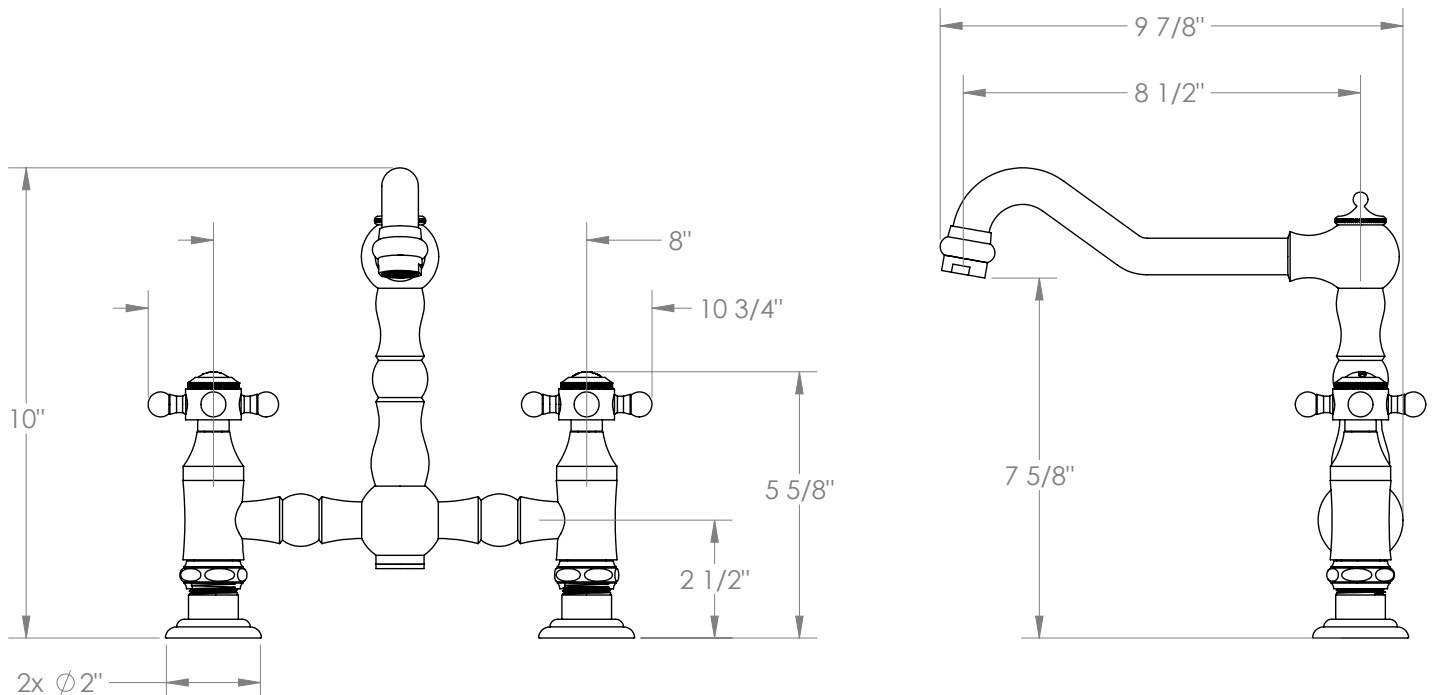

WATERMARK

BROOKLYN, NEW YORK

Paris 206-7.5-V

Deck Mounted, Bridge Kitchen Faucet

- Fits Deck Up To 2" Thick
- Recommended Mounting Hole: 1-1/8"
- All Lead-Free Brass Construction
- Flow Rate: 1.75 GPM
- 1/4 Turn Ceramic Cartridge
- 360° Rotating Spout
- Professional Installation Required

Available in all finishes shown on the [Watermark Designs website](https://www.watermarkdesigns.com)

Meets the applicable requirements of ASME A112.18.1-2005/CSA B125.1-05, entitled "Plumbing Supply Fittings".