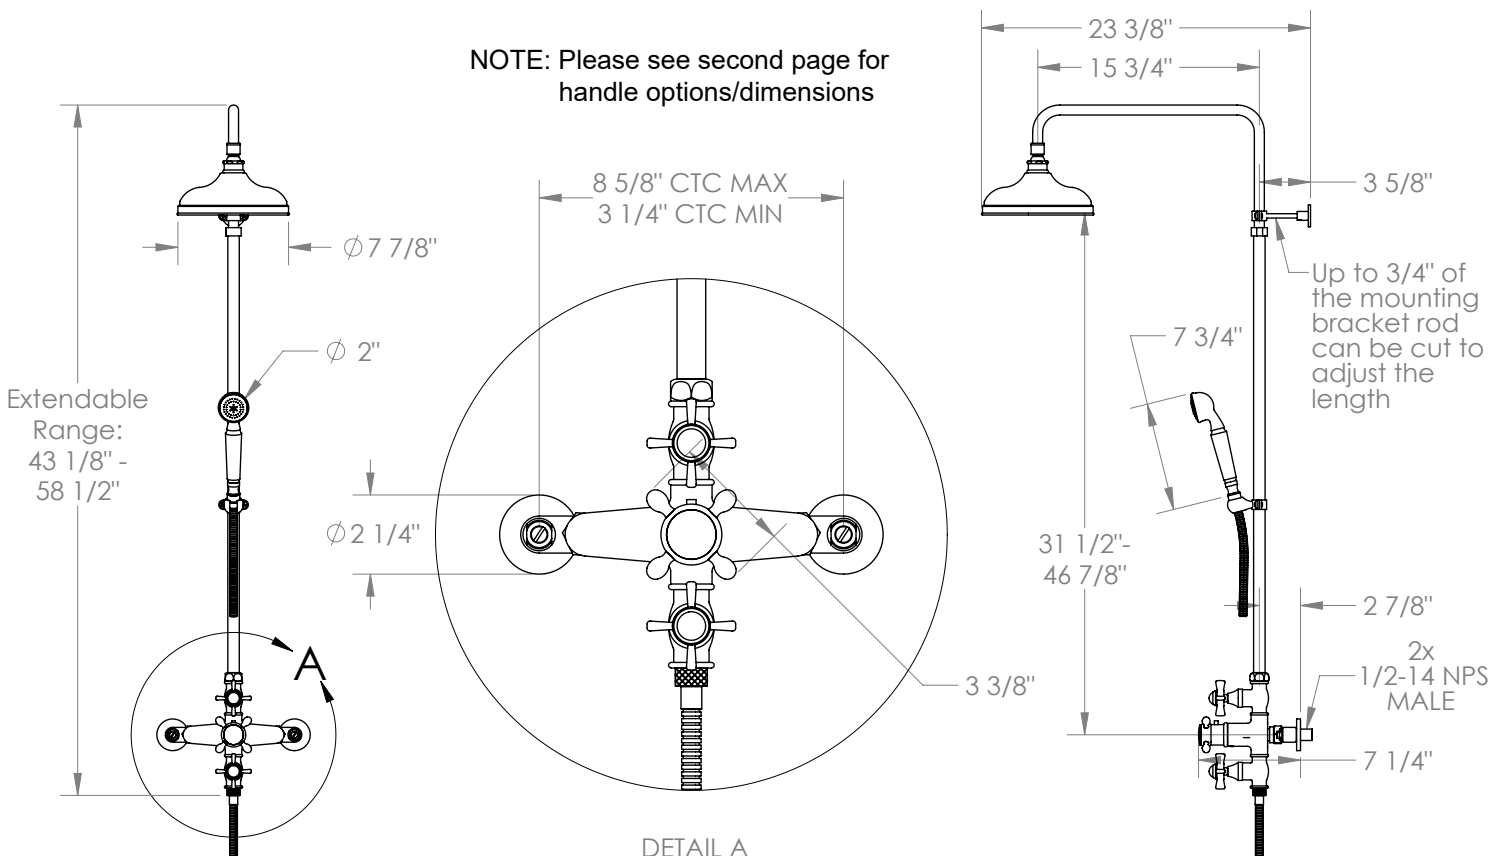

WATERMARK

BROOKLYN, NEW YORK

Paris 206-EX8500-SWA

Wall Mounted Exposed Thermostatic Shower with
Hand Shower Set

- Features an adjustable riser that can raise or lower the height of the shower head.
- Wall bracket can be repositioned along the length of the riser body.
- Includes backflow preventors in the hand shower and water supply inlets.
- Uses a 1/2" thermostatic valve.
- Shower Head: SH-RH075
- Hand Shower: SH-S525-B
- Shower Head + Hand Shower Flow Rate: 1.75 gpm @80 psi
- Hose: DS- 5079SM (Length: 49")
- Professional Installation Required

Available in all finishes shown on the [Watermark Designs website](http://www.watermarkdesigns.com)

Meets the applicable requirements of ASME A112.18.1-2005/CSA B125.1-05, entitled "Plumbing Supply Fittings".

Watermark Designs reserves the right to make revisions without notice to produce specifications. All product dimensions are nominal.

01/2023

350 Dewitt Ave. Brooklyn, NY 11207 USA | T: 1 718 257 2800 | F: 1 718 257 2144 | customerservice@watermark-designs.com