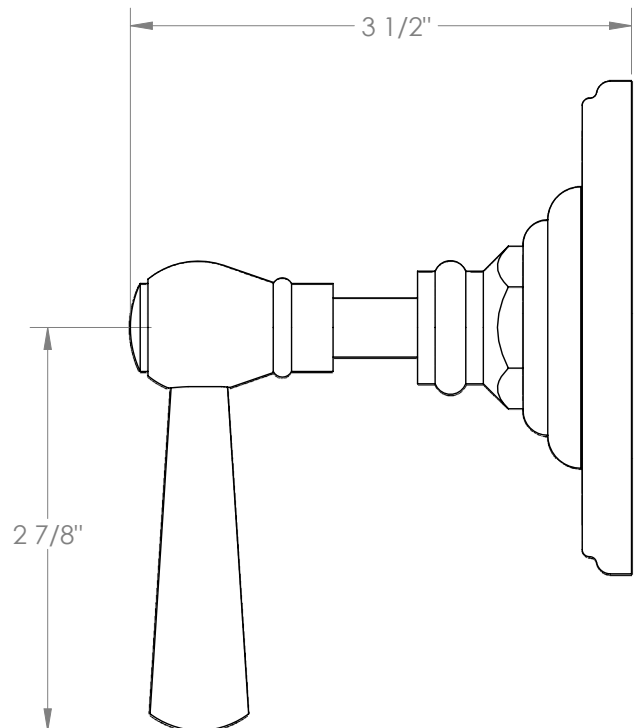

WATERMARK

BROOKLYN, NEW YORK

Paris

206-WTRTP-S1A

Wall Mounted Trim with Faceplate

- For use with the: SS-TS200-C, SS-TS200-H, SS-TS150-C, SS-TS150-H, SS-WD2, SS-WD3, SS-VCWD2, or SS-VCWD3 concealed rough
- Professional Installation Required

Available in all finishes shown on the [Watermark Designs website](#)

Meets the applicable requirements of ASME A112.18.1-2005/CSA B125.1-05, entitled "Plumbing Supply Fittings".

Watermark Designs reserves the right to make revisions without notice to produce specifications. All product dimensions are nominal.