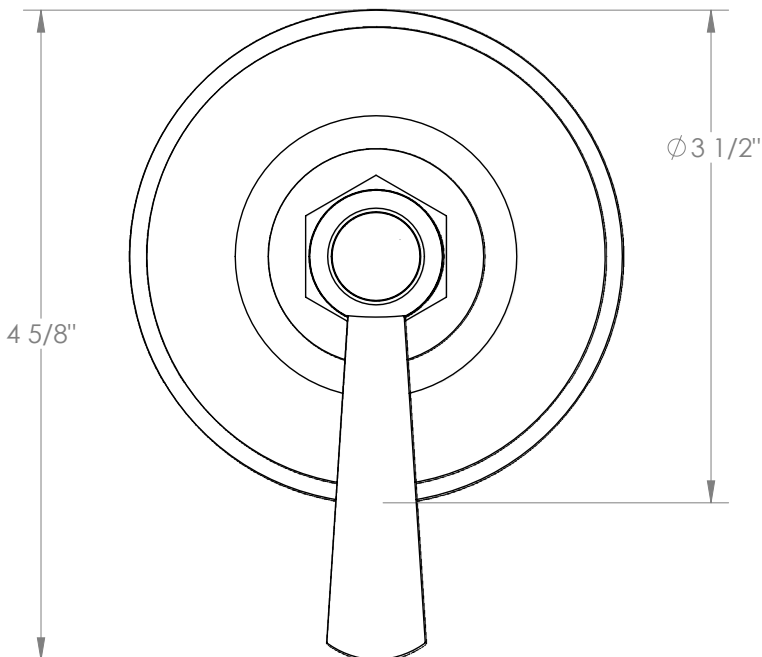

WATERMARK

BROOKLYN, NEW YORK

Paris

206-WTRTP-S1A

Wall Mounted Trim with Faceplate

- For use with the: SS-TS200-C, SS-TS200-H, SS-TS150-C, SS-TS150-H, SS-WD2, SS-WD3, SS-VCWD2, or SS-VCWD3 concealed rough
- Professional Installation Required

Available in all finishes shown on the [Watermark Designs website](#)

Meets the applicable requirements of ASME A112.18.1-2005/CSA B125.1-05, entitled "Plumbing Supply Fittings".

Watermark Designs reserves the right to make revisions without notice to produce specifications. All product dimensions are nominal.