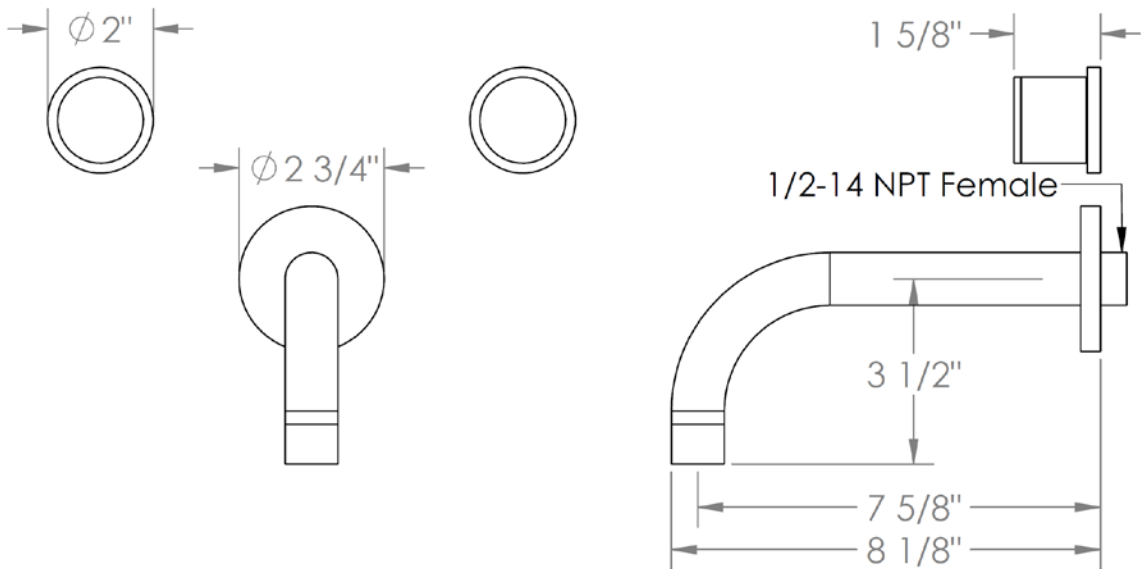

22-5-TIA

Wall Mounted 3 Hole Bath Set

For use with SS-506 or SS-THV2.2-26C concealed rough

Meets the applicable requirements of ASME A112.18.1-2005/CSA B125.1-05, entitled "Plumbing Supply Fittings"

WATERMARK DESIGNS 5/17/2018