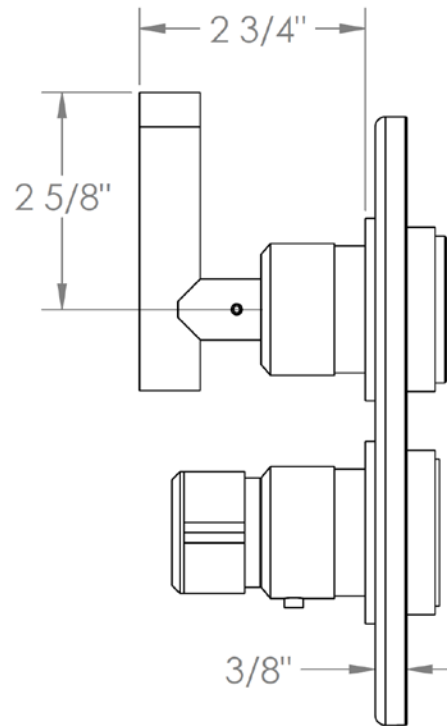

25-T20-IN14

Trim Kit Only for Thermostatic Valve

For use with SS-TH2000, SS-TH4000 or SS-THVD2 concealed rough

WATERMARK DESIGNS 4/26/2018