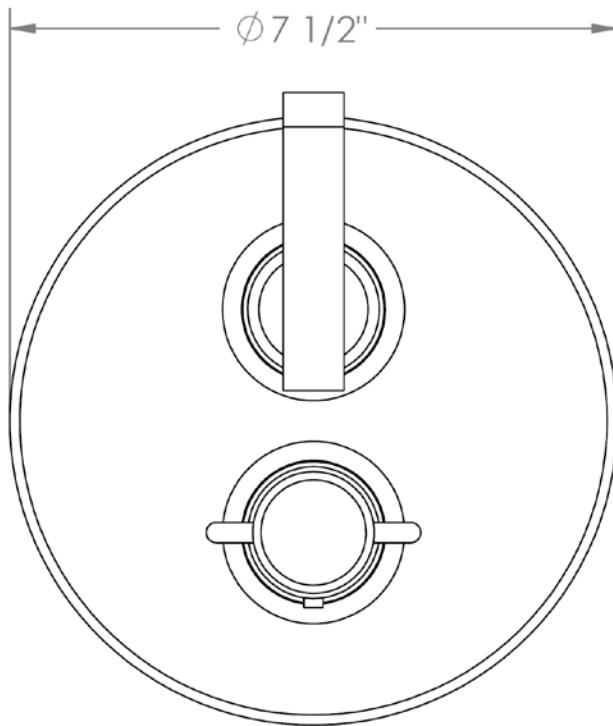

25-T20-IN14

Trim Kit Only for Thermostatic Valve

For use with SS-TH2000, SS-TH4000 or SS-THVD2 concealed rough

WATERMARK DESIGNS 4/26/2018