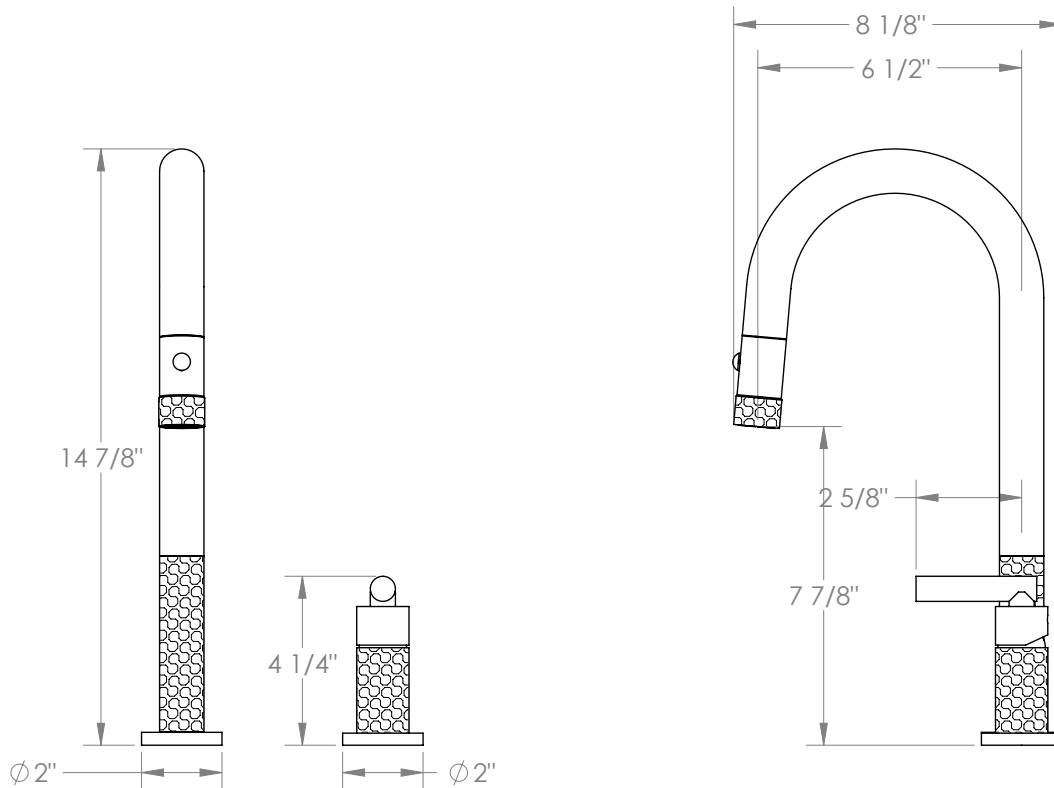

WATERMARK

BROOKLYN, NEW YORK

Sense

27-9.1.3PG2-CL14V

Deck Mounted, Single Handle, Gooseneck
Kitchen Prep Faucet with Pull Down Spray

- Pullout Hose Length: 14-16" (Final Length May Vary Depending on Spout Type)
- Fits Deck Up To 2-1/2" Thick
- Recommended Mounting Hole: 1-3/8"
- All Lead-Free Brass Construction
- Flow Rate: 1.75 GPM
- Ceramic Mixing Cartridge
- 2 Flow Patterns, Aerated and Spray, Controlled By One Button
- 360° Rotating Spout with Magnetic Docking for Spray
- Professional Installation Required

Available in all finishes shown on the [Watermark Designs website](https://www.watermark-designs.com)

Meets the applicable requirements of ASME A112.18.1-2005/CSA B125.1-05, entitled "Plumbing Supply Fittings".

Watermark Designs reserves the right to make revisions without notice to produce specifications. All product dimensions are nominal.

09/2023

350 Dewitt Ave. Brooklyn, NY 11207 USA | T: 1 718 257 2800 | F: 1 718 257 2144 | customerservice@watermark-designs.com