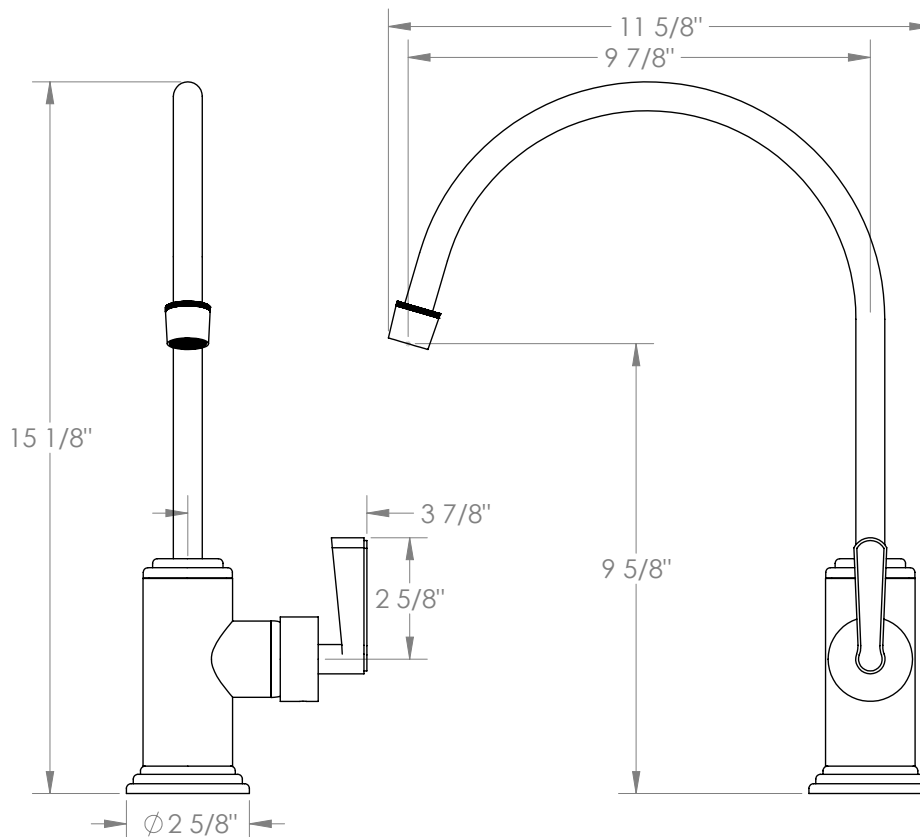

## Transitional 29-7.3EG-TR24

Deck Mounted, Extended Gooseneck, Monoblock  
Kitchen Faucet

- Fits Deck Up To 1-1/2" Thick
- Recommended Mounting Hole: 1-3/8"
- All Lead-Free Brass Construction
- Flow Rate: 1.75 GPM
- Ceramic Mixing Cartridge
- 360° Rotating Spout
- Professional Installation Required

Available in all finishes shown on the [Watermark Designs website](#)

Meets the applicable requirements of ASME A112.18.1-2005/CSA B125.1-05, entitled "Plumbing Supply Fittings".

Watermark Designs reserves the right to make revisions without notice to produce specifications. All product dimensions are nominal.