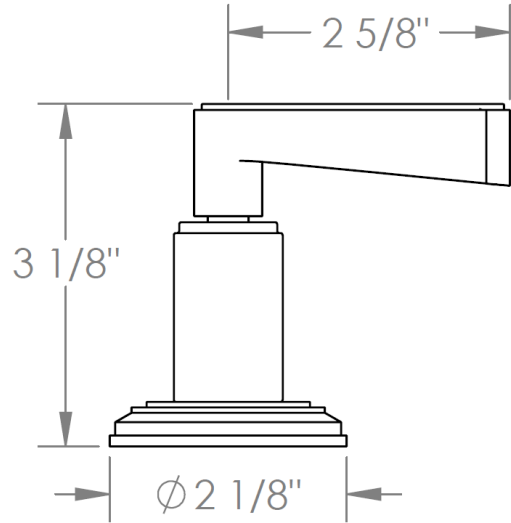

**30-4-\_\_**  
**Deck Mounted 4-Hole Bidet**  
**Includes MPU7 pop-up drain**

HANDLE TRIM OPTIONS

TR24 - NORWOOD

TR25 - UNION