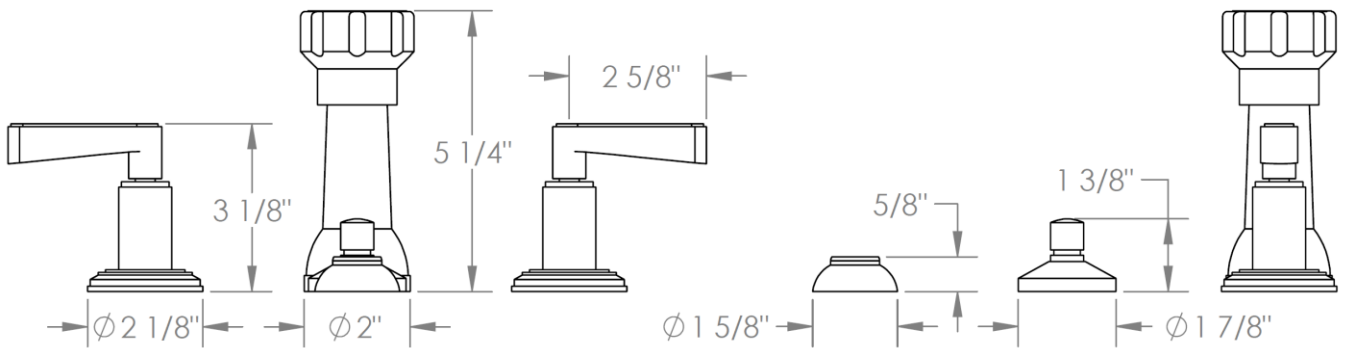

**30-4-\_\_**  
**Deck Mounted 4-Hole Bidet**  
**Includes MPU7 pop-up drain**

HANDLE TRIM OPTIONS

TR24 - NORWOOD

TR25 - UNION