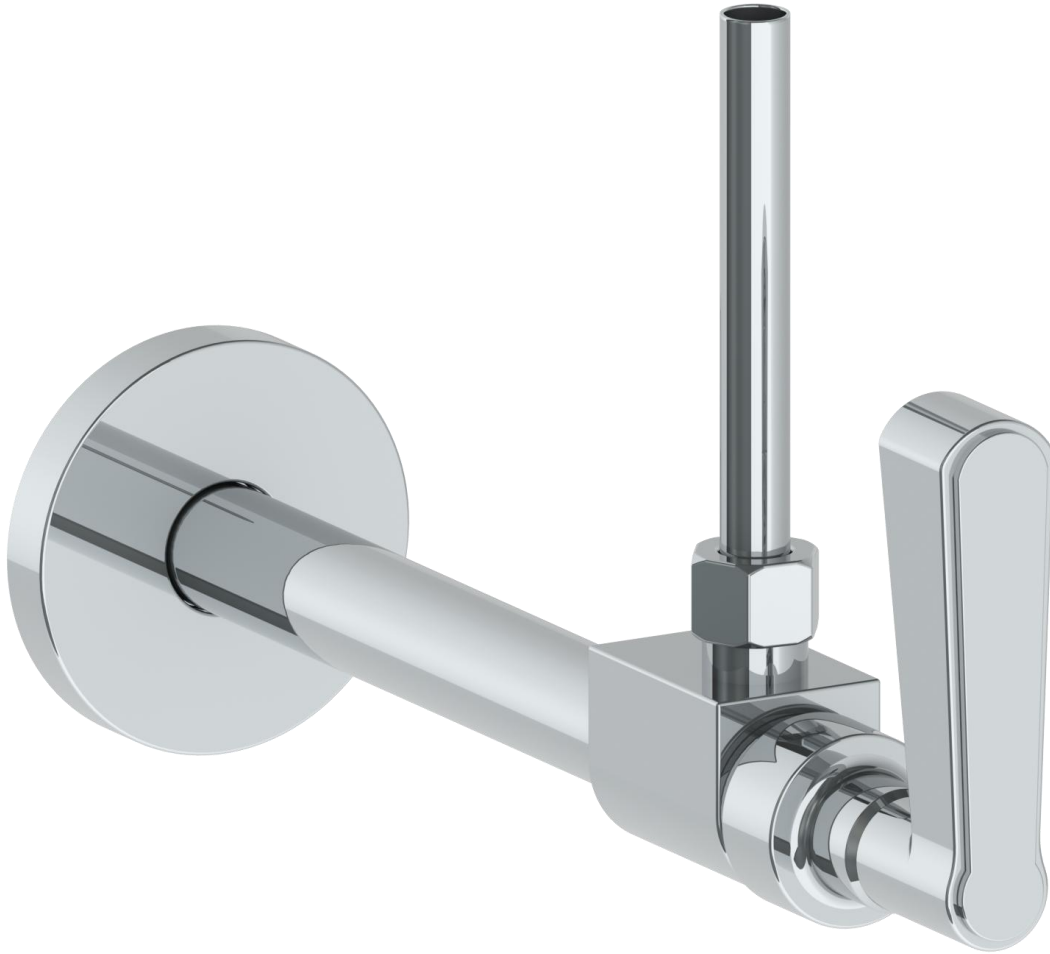

**30-MAS7-\_\_**  
Toilet Angle Stop Kit  
1/2" Sweat x 3/8" OD Compression

HANDLE TRIM OPTIONS

TR24 – NORWOOD

TR25 - UNION