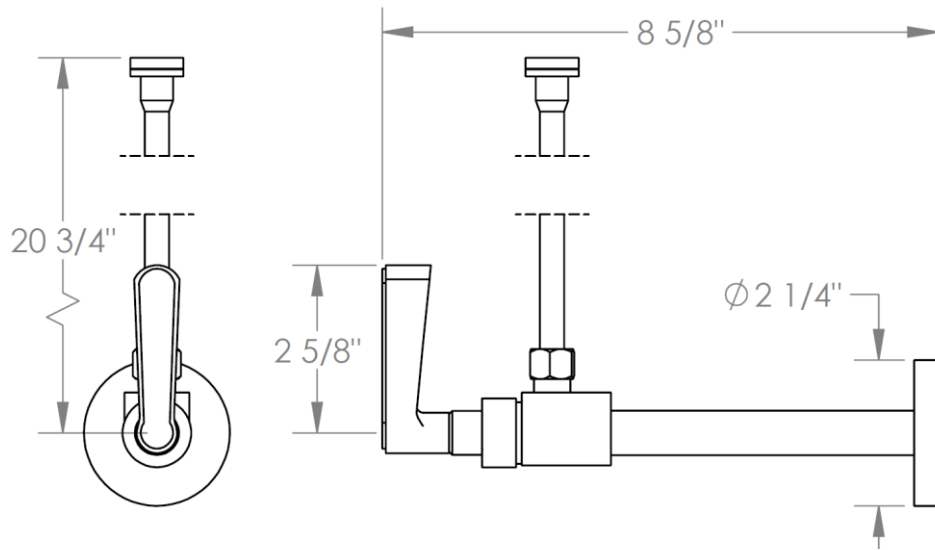

**30-MAS7-\_\_**  
Toilet Angle Stop Kit  
1/2" Sweat x 3/8" OD Compression

HANDLE TRIM OPTIONS

TR24 – NORWOOD

TR25 - UNION