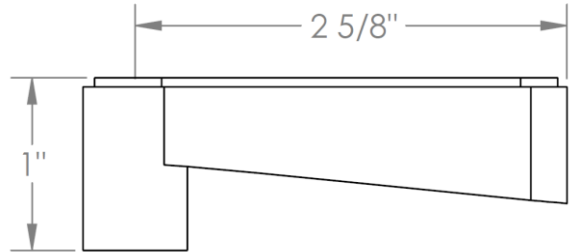

**30-MAS7-\_\_**  
Toilet Angle Stop Kit  
1/2" Sweat x 3/8" OD Compression

HANDLE TRIM OPTIONS

TR24 – NORWOOD

TR25 - UNION