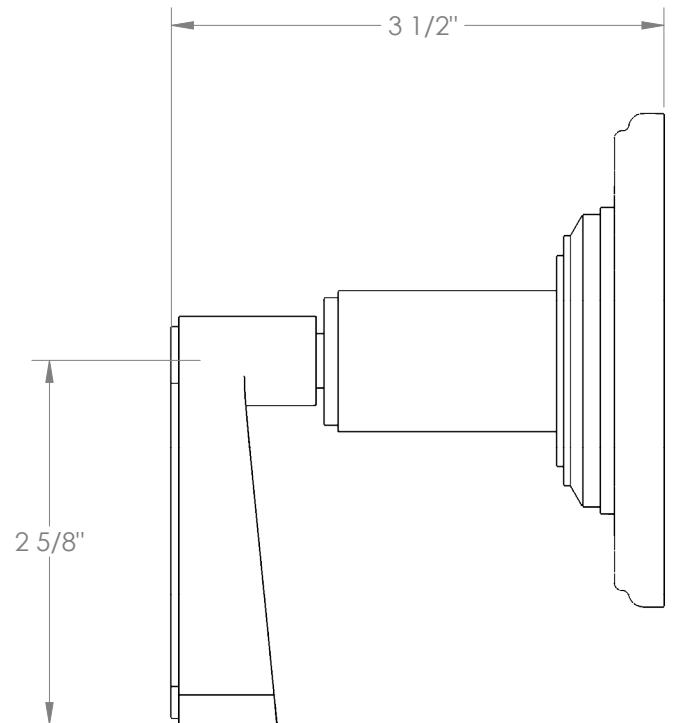

WATERMARK

BROOKLYN, NEW YORK

Anika 30-WTRTP-TR24

Wall Mounted Trim with Faceplate

- For use with the: SS-TS200-C, SS-TS200-H, SS-TS150-C, SS-TS150-H, SS-WD2, SS-WD3, SS-VCWD2, or SS-VCWD3 concealed rough
- Professional Installation Required

Available in all finishes shown on the [Watermark Designs website](#)

C[®]

Meets the applicable requirements of ASME A112.18.1-2005/CSA B125.1-05, entitled "Plumbing Supply Fittings".

Watermark Designs reserves the right to make revisions without notice to produce specifications. All product dimensions are nominal.