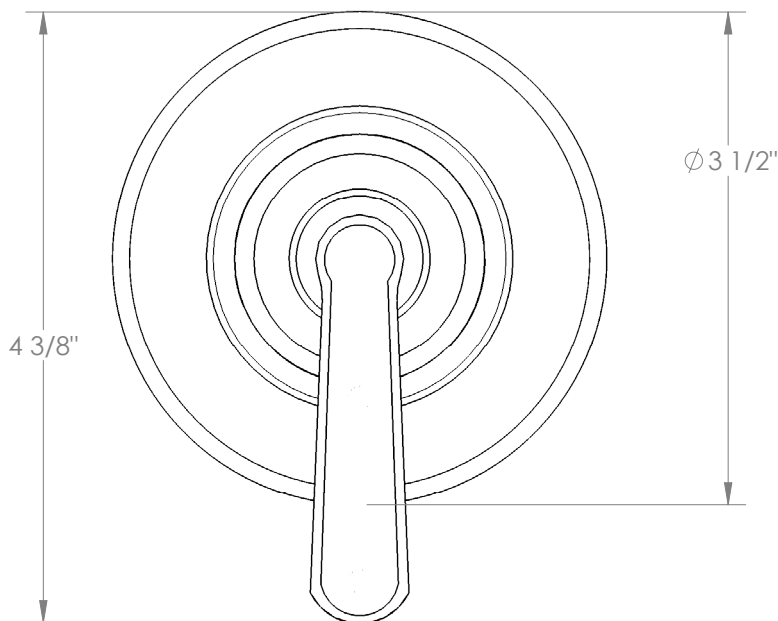

WATERMARK

BROOKLYN, NEW YORK

Anika 30-WTRTP-TR24

Wall Mounted Trim with Faceplate

- For use with the: SS-TS200-C, SS-TS200-H, SS-TS150-C, SS-TS150-H, SS-WD2, SS-WD3, SS-VCWD2, or SS-VCWD3 concealed rough
- Professional Installation Required

Available in all finishes shown on the [Watermark Designs website](#)

C[®]

Meets the applicable requirements of ASME A112.18.1-2005/CSA B125.1-05, entitled "Plumbing Supply Fittings".

Watermark Designs reserves the right to make revisions without notice to produce specifications. All product dimensions are nominal.