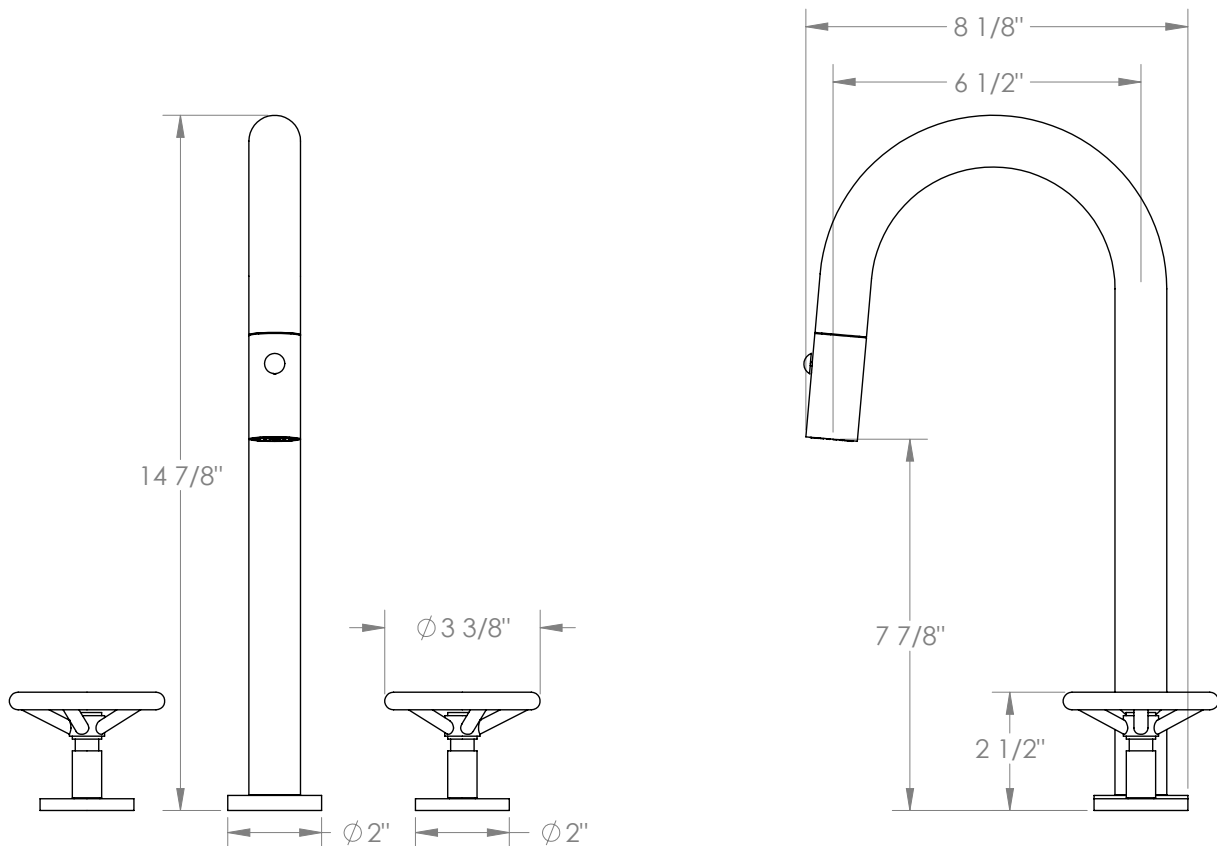

## Brooklyn 31-9PG4-BK

Deck Mounted, Two Handle, Gooseneck Kitchen  
Prep Faucet with Pull Down Spray

- Pullout Hose Length: 14-16" (Final Length May Vary Depending on Spout Type)
- Fits Deck Up To 2-1/2" Thick
- Recommended Mounting Hole: 1-3/8"
- All Lead-Free Brass Construction
- Flow Rate: 1.75 GPM
- 1/4 Turn Ceramic Cartridge
- 2 Flow Patterns, Aerated and Spray, Controlled By One Button
- 360° Rotating Spout with Magnetic Docking for Spray
- Professional Installation Required

Available in all finishes shown on the [Watermark Designs website](#)

Meets the applicable requirements of ASME A112.18.1-2005/CSA B125.1-05, entitled "Plumbing Supply Fittings".

Watermark Designs reserves the right to make revisions without notice to produce specifications. All product dimensions are nominal.