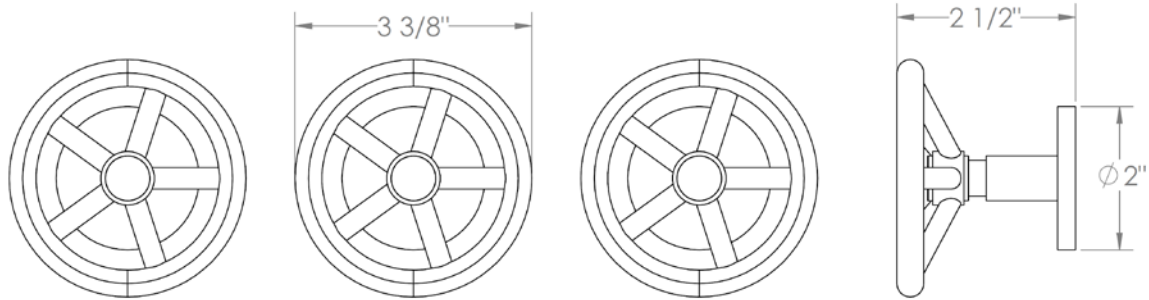

**31-WTR3-BK**

Wall Mounted 3-Valve Shower Trim

Requires Valve SS-503

Includes Alignment Kit

**WATERMARK DESIGNS 3/6/2018**