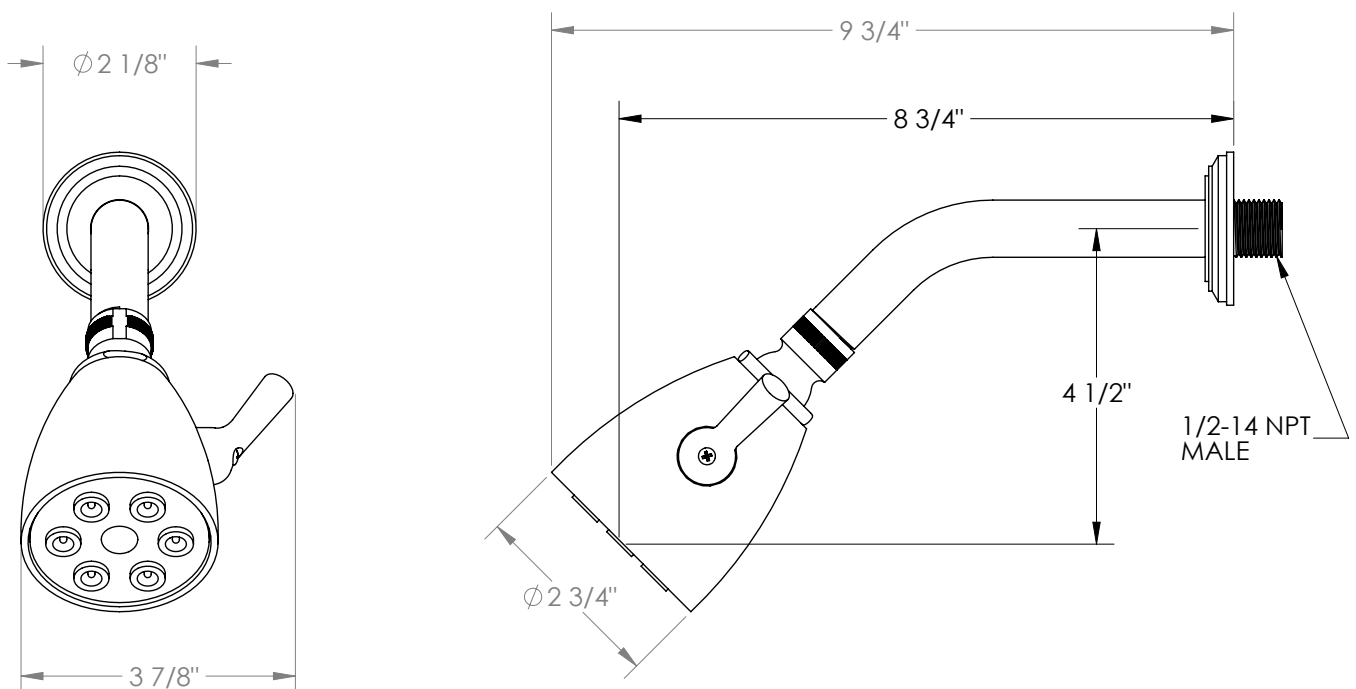

# WATERMARK

BROOKLYN, NEW YORK

York  
313-HAF

Wall Mounted Showerhead

- Flow Rate: 1.75 GPM at 80 psi
- Adjustable Plastic Nozzles
- Two Lever-Controlled Spray Patterns: Jet and Soak
- Includes: SS-403TRAF and SH-503.
- Professional Installation Required.

Available in all finishes shown on the [Watermark Designs website](#)

Meets the applicable requirements of ASME A112.18.1-2005/CSA B125.1-05, entitled "Plumbing Supply Fittings".

Watermark Designs reserves the right to make revisions without notice to product specifications. All product dimensions are nominal.