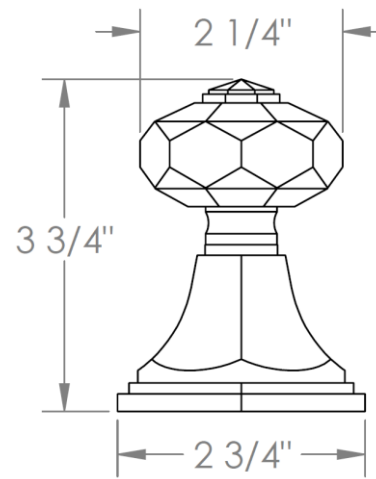

**314-DTD-\_\_**

Trim Kit for Deck Mounted Valve

Porcelain cross button on XX trim not engraved

Requires SS-DD4 concealed rough

**HANDLE TRIM OPTIONS**

**CRY4 – ROOSEVELT**

**CRY5 – MARMONT**

**T6 – NEWTON**