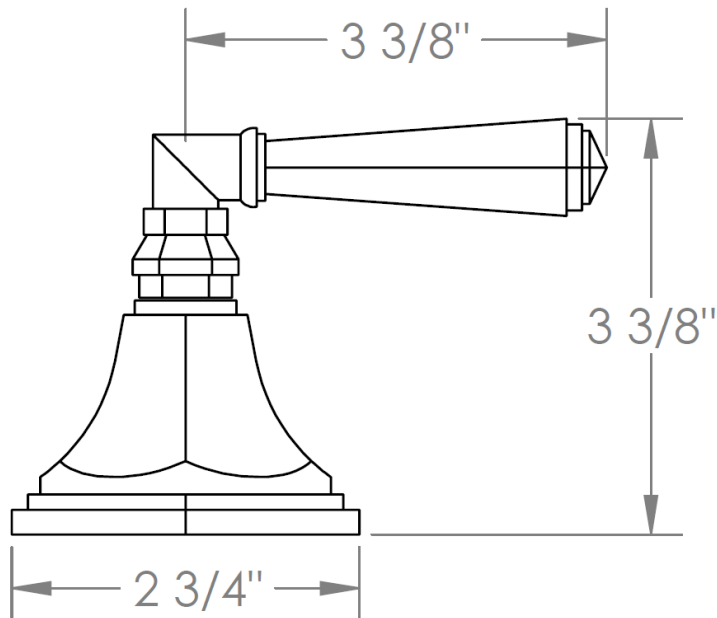

**314-DTD-\_\_**

Trim Kit for Deck Mounted Valve

Porcelain cross button on XX trim not engraved

Requires SS-DD4 concealed rough

**HANDLE TRIM OPTIONS**

**CRY4 – ROOSEVELT**

**CRY5 – MARMONT**

**T6 – NEWTON**