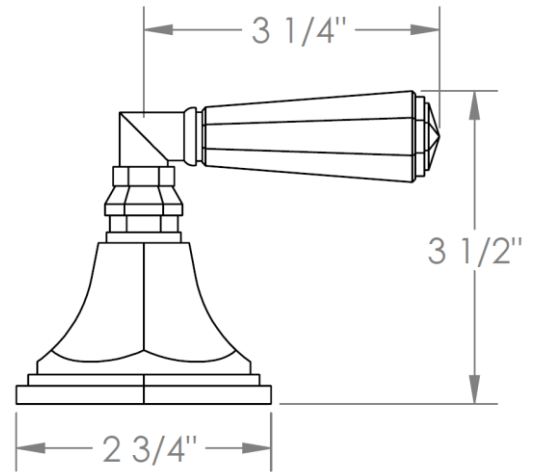

**314-DTD-\_\_**

Trim Kit for Deck Mounted Valve

Porcelain cross button on XX trim not engraved

Requires SS-DD4 concealed rough

**HANDLE TRIM OPTIONS**

**CRY4 – ROOSEVELT**

**CRY5 – MARMONT**

**T6 – NEWTON**