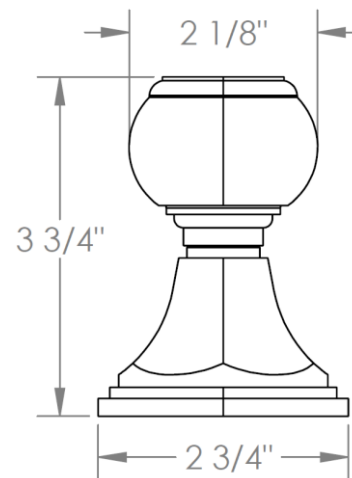

**314-DTD-\_\_**

Trim Kit for Deck Mounted Valve

Porcelain cross button on XX trim not engraved

Requires SS-DD4 concealed rough

**HANDLE TRIM OPTIONS**

**CRY4 – ROOSEVELT**

**CRY5 – MARMONT**

**T6 – NEWTON**