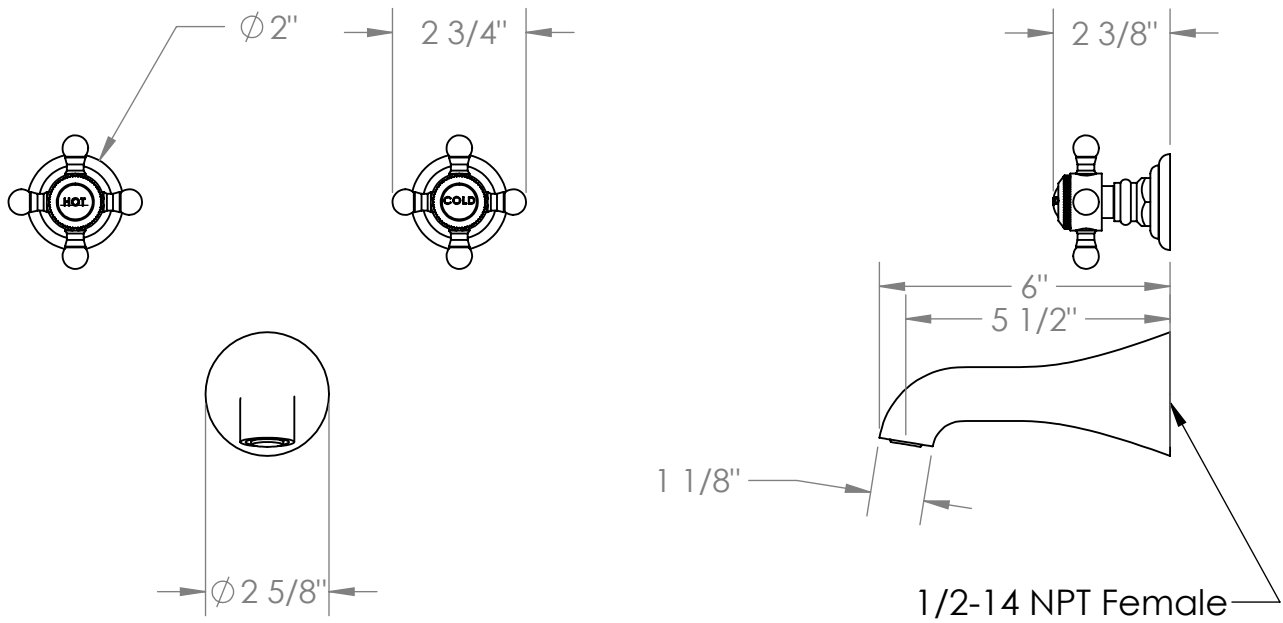

### 321-5-V

#### Wall Mounted 3 Hole Bath Set

Meets the applicable requirements of ASME A112.18.1-2005/CSA B125.1-05, entitled "Plumbing Supply Fittings"