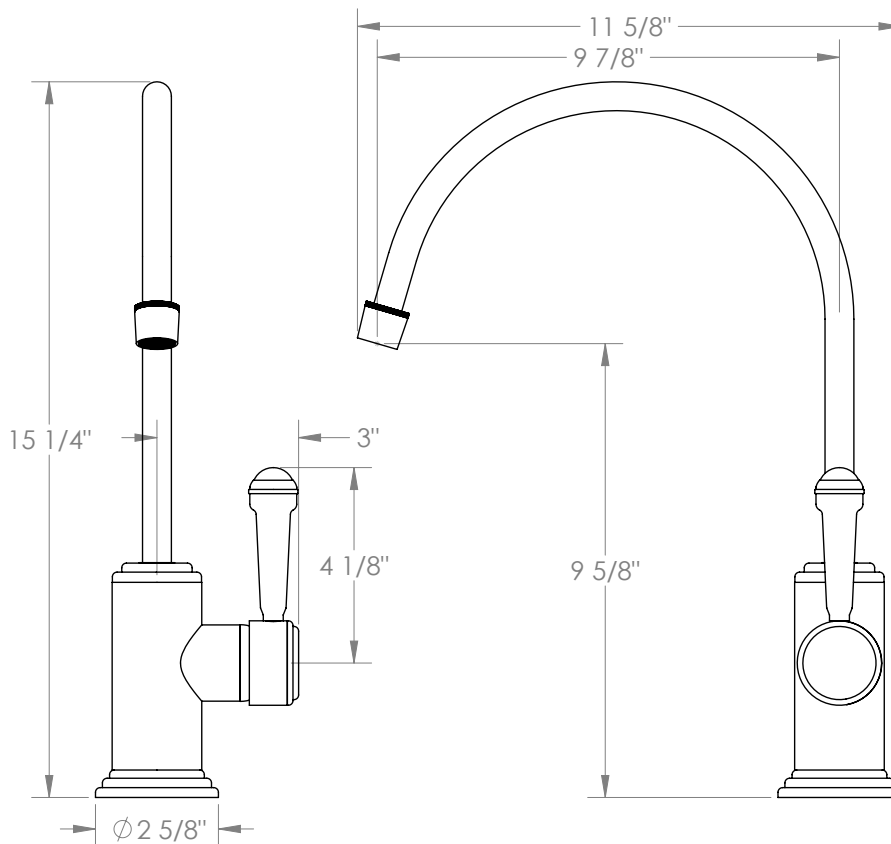

## Stratford 321-7.3EG-S2

Deck Mounted, Extended Gooseneck, Monoblock  
Kitchen Faucet

- Fits Deck Up To 1-1/2" Thick
- Recommended Mounting Hole: 1-3/8"
- All Lead-Free Brass Construction
- Flow Rate: 1.75 GPM
- Ceramic Mixing Cartridge
- 360° Rotating Spout
- Professional Installation Required

Available in all finishes shown on the [Watermark Designs website](https://www.watermarkdesigns.com)

Meets the applicable requirements of ASME A112.18.1-2005/CSA B125.1-05, entitled "Plumbing Supply Fittings".