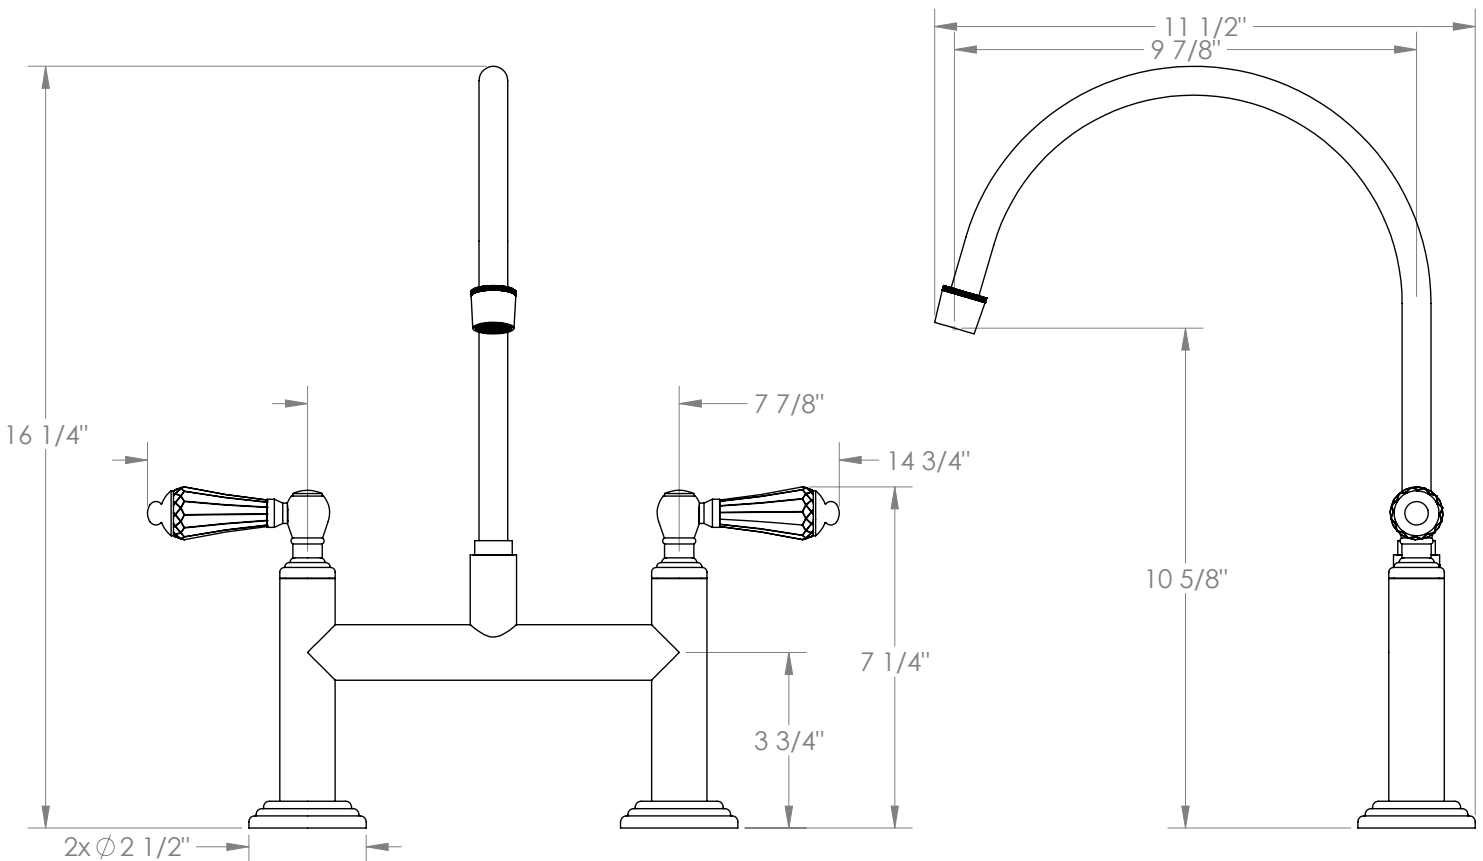

WATERMARK

BROOKLYN, NEW YORK

Stratford 321-7.5EG-SWA

Deck Mounted, Extended Gooseneck, Bridge
Kitchen Faucet

- Fits Deck Up To 2" Thick
- Recommended Mounting Hole: 1-1/8"
- All Lead-Free Brass Construction
- Flow Rate: 1.75 GPM
- 1/4 Turn Ceramic Cartridge
- 360° Rotating Spout
- Professional Installation Required

Available in all finishes shown on the [Watermark Designs website](#)

Meets the applicable requirements of ASME A112.18.1-2005/CSA B125.1-05, entitled "Plumbing Supply Fittings".

Watermark Designs reserves the right to make revisions without notice to produce specifications. All product dimensions are nominal.