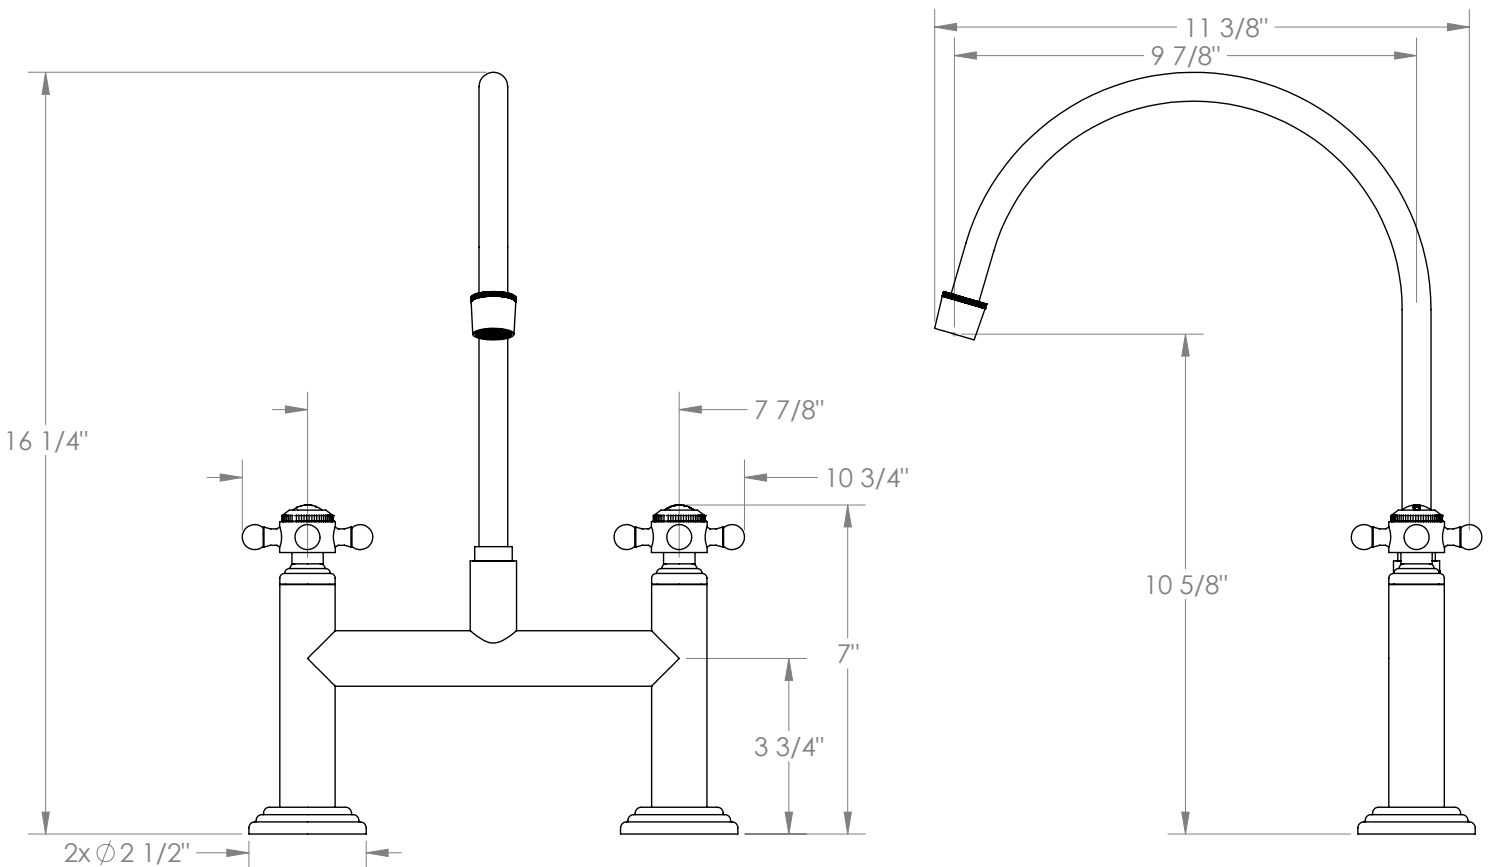

WATERMARK

BROOKLYN, NEW YORK

Stratford 321-7.5EG-V

Deck Mounted, Extended Gooseneck, Bridge
Kitchen Faucet

- Fits Deck Up To 2" Thick
- Recommended Mounting Hole: 1-1/8"
- All Lead-Free Brass Construction
- Flow Rate: 1.75 GPM
- 1/4 Turn Ceramic Cartridge
- 360° Rotating Spout
- Professional Installation Required

Available in all finishes shown on the [Watermark Designs website](#)

Meets the applicable requirements of ASME A112.18.1-2005/CSA B125.1-05, entitled "Plumbing Supply Fittings".

Watermark Designs reserves the right to make revisions without notice to produce specifications. All product dimensions are nominal.