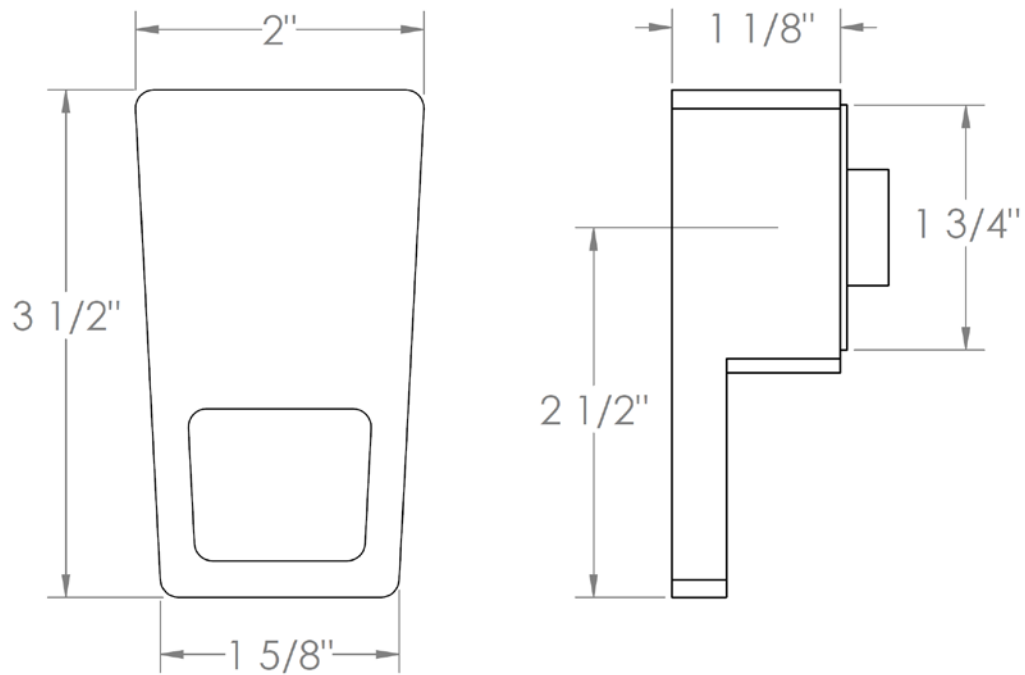

**35-WTR-ED2**

Wall Mounted Single-Valve Shower Trim

For use with SS-TS200-C, SS-TS200-H, SS-TS150-C, SS-TS150-H, SS-WD2, SS-WD3, SS-VCWD2 or SS-VCWD3 concealed rough

**WATERMARK** DESIGNS 8/1/2018