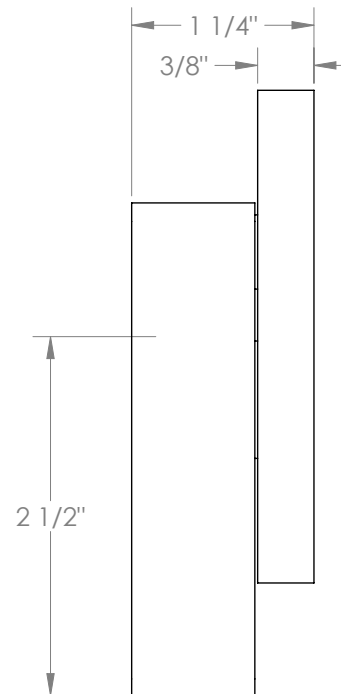

WATERMARK

BROOKLYN, NEW YORK

Edge 35-WTRTP-ED1 Wall Mounted Trim with Faceplate

- For use with the: SS-TS200-C, SS-TS200-H, SS-TS150-C, SS-TS150-H, SS-WD2, SS-WD3, SS-VCWD2, or SS-VCWD3 concealed rough
- Professional Installation Required

Available in all finishes shown on the [Watermark Designs website](#)

Meets the applicable requirements of ASME A112.18.1-2005/CSA B125.1-05, entitled "Plumbing Supply Fittings".

Watermark Designs reserves the right to make revisions without notice to produce specifications. All product dimensions are nominal.