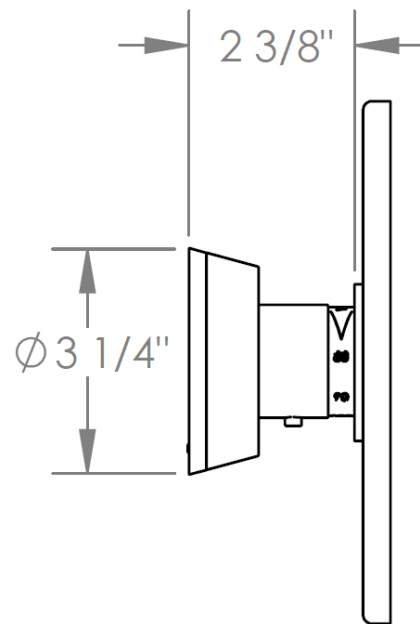

36-T10-BL1

Trim Kit Only for Thermostatic Valve

For use with SS-TH1000 or SS-TH3000 concealed rough

WATERMARK DESIGNS 9/4/2018