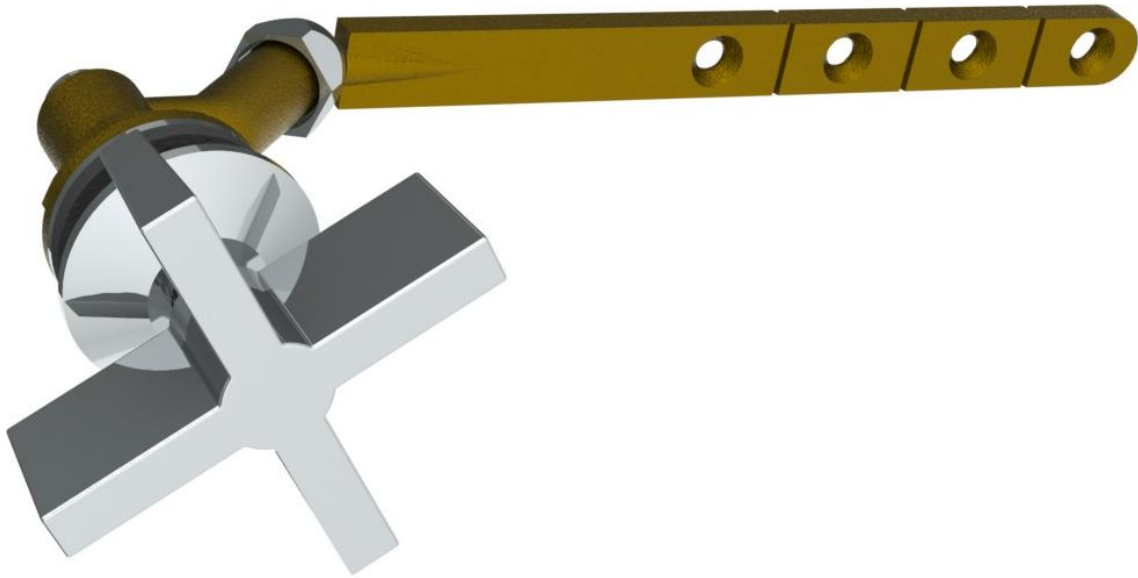

**37-0.11-BL3**

Tank Lever -Front, Side, or Angle Mount

**WATERMARK** DESIGNS 12/5/2014