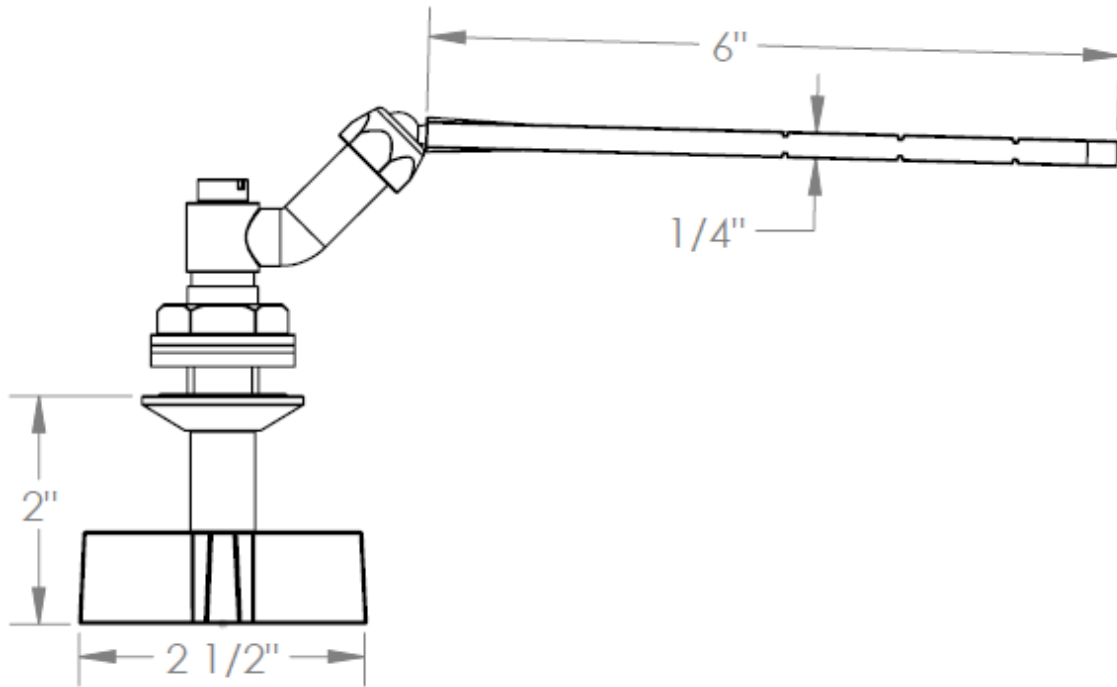

**37-0.11-BL3**

Tank Lever -Front, Side, or Angle Mount

**WATERMARK** DESIGNS 12/5/2014