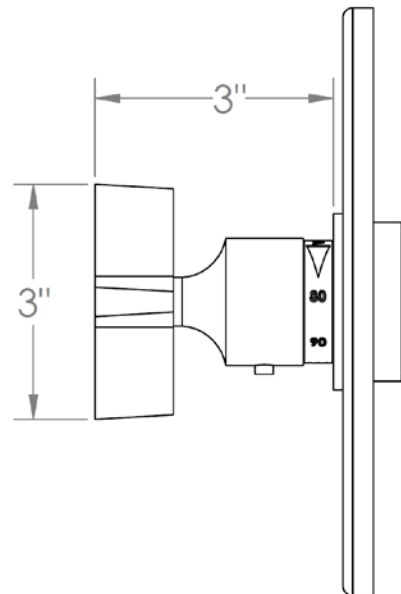

37-T10-BL3

Trim Kit Only for Thermostatic Valve

For use with SS-TH1000 or SS-TH3000 concealed roughs

WATERMARK DESIGNS 8/1/2018