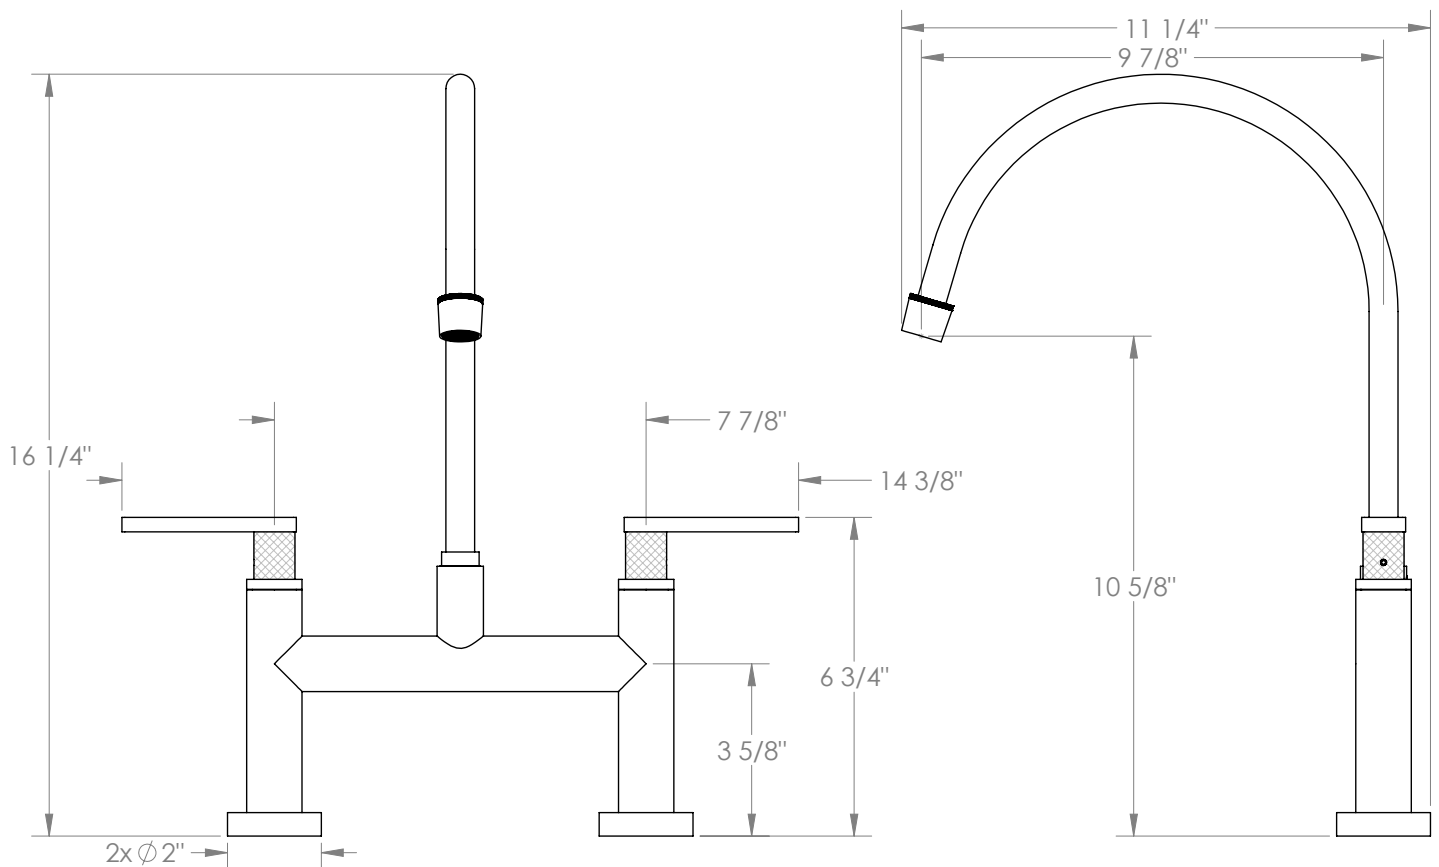

WATERMARK

BROOKLYN, NEW YORK

Rainey 70-7.5EG-RNK8

Deck Mounted, Extended Gooseneck, Bridge
Kitchen Faucet

- Fits Deck Up To 2" Thick
- Recommended Mounting Hole: 1-1/8"
- All Lead-Free Brass Construction
- Flow Rate: 1.75 GPM
- 1/4 Turn Ceramic Cartridge
- 360° Rotating Spout
- Professional Installation Required

Available in all finishes shown on the [Watermark Designs website](#)

Meets the applicable requirements of ASME A112.18.1-2005/CSA B125.1-05, entitled "Plumbing Supply Fittings".

Watermark Designs reserves the right to make revisions without notice to produce specifications. All product dimensions are nominal.