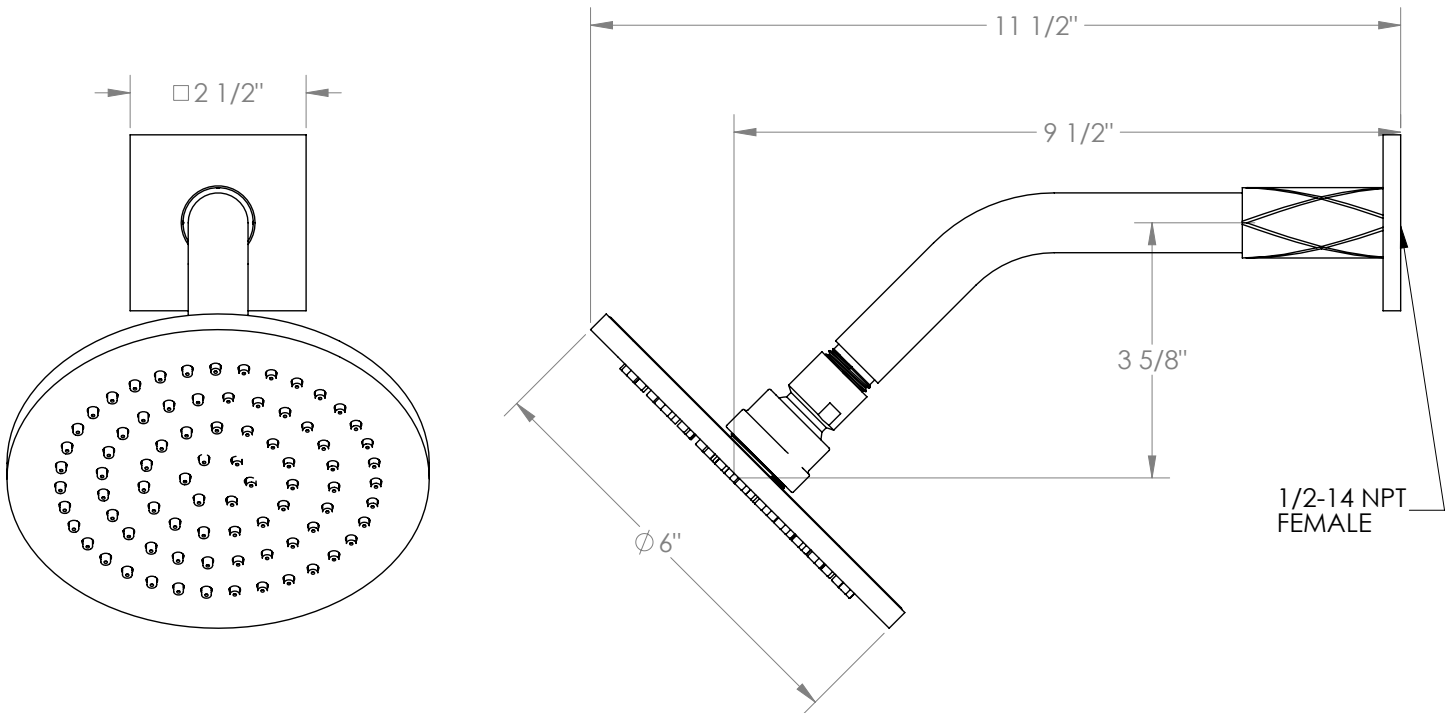

WATERMARK

BROOKLYN, NEW YORK

Lily
71-HAF-LLD4
Wall Mounted Showerhead

- Flow Rate: 1.75 GPM at 80 psi
- Self-Cleaning Silicone Jets
- Includes: SS-LDD70AF and SH-TIT45.
- Professional Installation Required.

Available in all finishes shown on the [Watermark Designs website](https://www.watermark-designs.com)

Meets the applicable requirements of ASME A112.18.1-2005/CSA B125.1-05, entitled "Plumbing Supply Fittings".

Watermark Designs reserves the right to make revisions without notice to product specifications. All product dimensions are nominal.

06/2023

350 Dewitt Ave. Brooklyn, NY 11207 USA | T: 1 718 257 2800 | F: 1 718 257 2144 | customerservice@watermark-designs.com