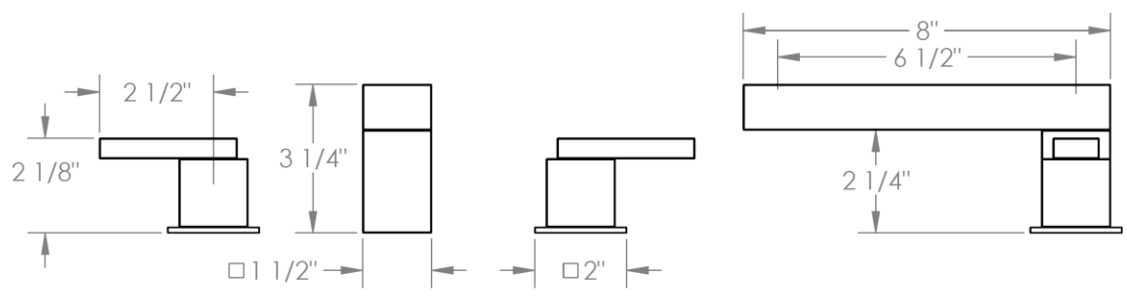

97-8-J5
Roman Tub Set

Meets the applicable requirements of ASME A112.18.1-2005/CSA B125.1-05, entitled "Plumbing Supply Fittings"