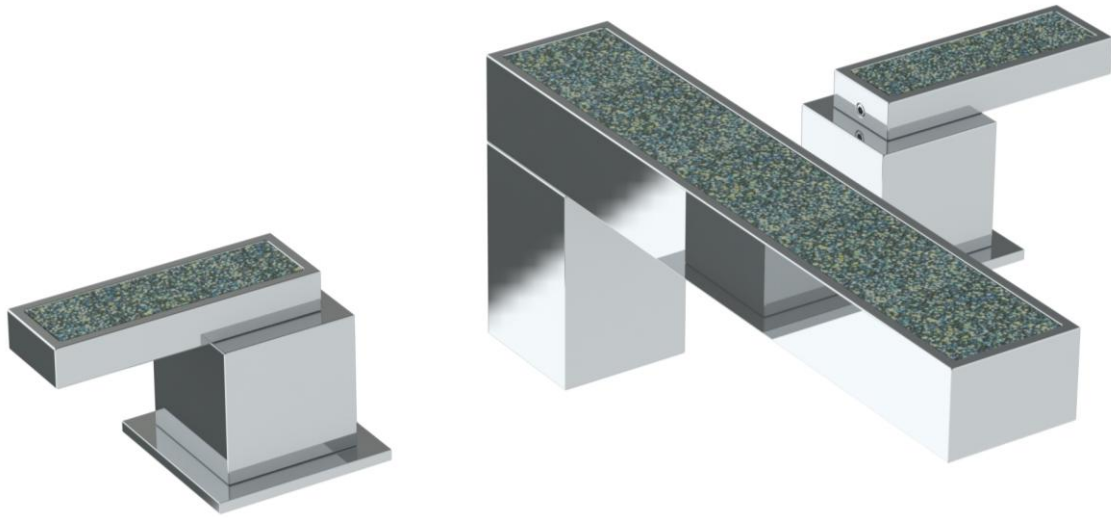

97-8-J5
Roman Tub Set

Meets the applicable requirements of ASME A112.18.1-2005/CSA B125.1-05, entitled "Plumbing Supply Fittings"