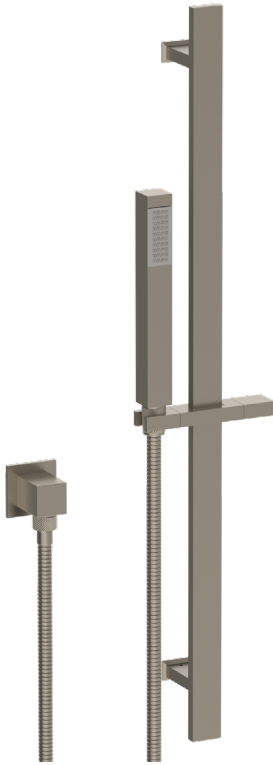

WATERMARK

BROOKLYN, NEW YORK

Jem 97-HSPB1

Positioning Bar Shower Kit with Hand Shower

- Handshower Flow Rate: 1.75 GPM
- Slide bar features an adjustable shower holder that can be set along length of bar and can be set at angle up to 45°
- Hose Length: 69"
- Includes two backflow preventers- one in the hand shower and one in the wall elbow

Includes The Following Components:

- Shower Positioning Bar: PB-9524
- Hand Shower: SH-ED30
- Wall Elbow: ELB-SQ2
- Shower Hose: DS-4079

Available in all finishes shown on the [Watermark Designs website](https://www.watermark-designs.com)

Meets the applicable requirements of ASME A112.18.1-2005/CSA B125.1-05, entitled "Plumbing Supply Fittings".

Watermark Designs reserves the right to make revisions without notice to produce specifications. All product dimensions are nominal.