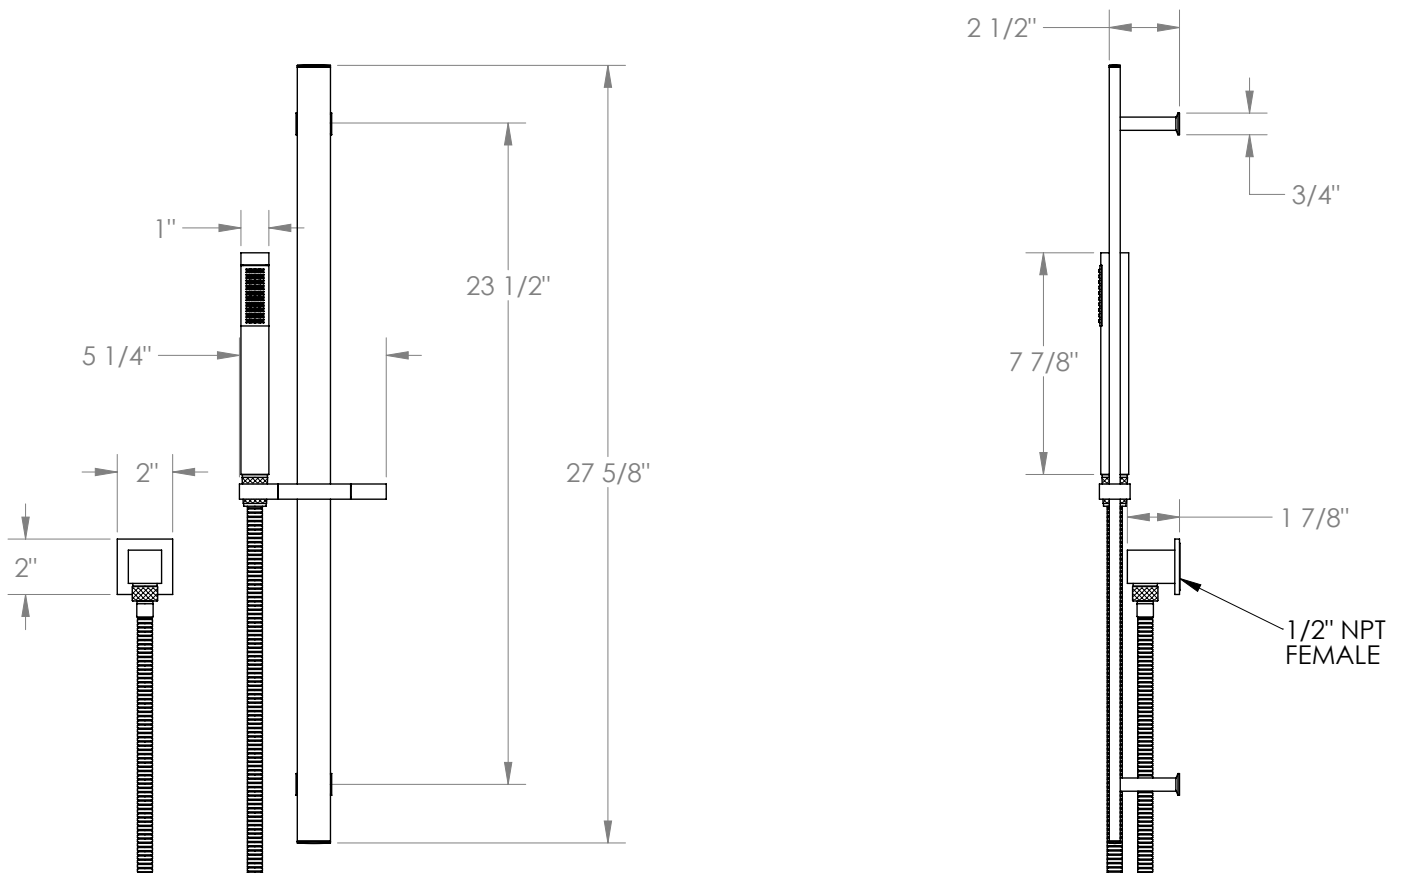

WATERMARK

BROOKLYN, NEW YORK

Jem 97-HSPB1

Positioning Bar Shower Kit with Hand Shower

- Handshower Flow Rate: 1.75 GPM
- Slide bar features an adjustable shower holder that can be set along length of bar and can be set at angle up to 45°
- Hose Length: 69"
- Includes two backflow preventers- one in the hand shower and one in the wall elbow

Includes The Following Components:

- Shower Positioning Bar: PB-9524
- Hand Shower: SH-ED30
- Wall Elbow: ELB-SQ2
- Shower Hose: DS-4079

Available in all finishes shown on the [Watermark Designs website](https://www.watermark-designs.com)

Meets the applicable requirements of ASME A112.18.1-2005/CSA B125.1-05, entitled "Plumbing Supply Fittings".

Watermark Designs reserves the right to make revisions without notice to produce specifications. All product dimensions are nominal.