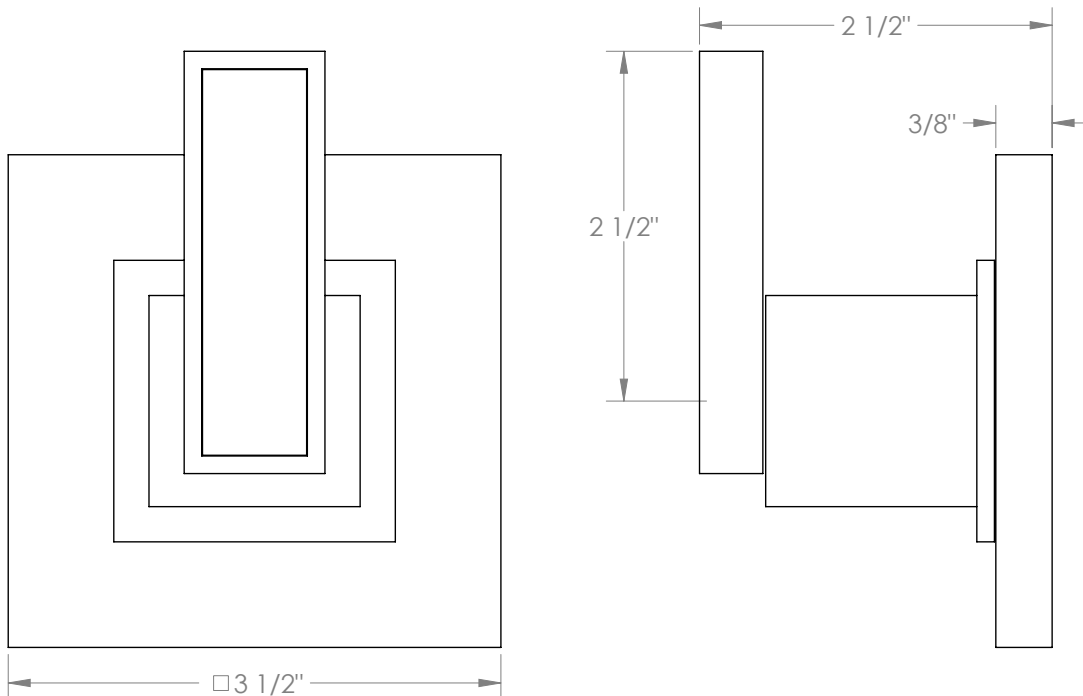

WATERMARK

BROOKLYN, NEW YORK

Jem

97-WTRTP-J5

Wall Mounted Trim with Faceplate

- For use with the: SS-TS200-C, SS-TS200-H, SS-TS150-C, SS-TS150-H, SS-WD2, SS-WD3, SS-VCWD2, or SS-VCWD3 concealed rough
- Professional Installation Required

Available in all finishes shown on the [Watermark Designs website](#)

Meets the applicable requirements of ASME A112.18.1-2005/CSA B125.1-05, entitled "Plumbing Supply Fittings".

Watermark Designs reserves the right to make revisions without notice to produce specifications. All product dimensions are nominal.