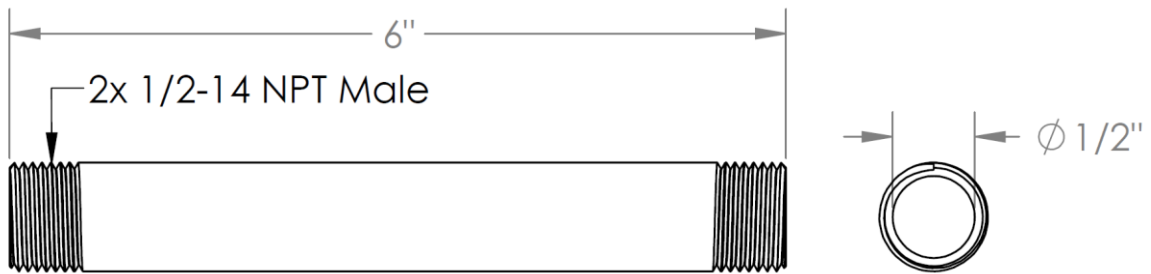

MBN4

Lavatory Nipple
1/2" x 6"

Meets the applicable requirements of ASME A112.18.1-2005/CSA B125.1-05, entitled "Plumbing Supply Fittings"

WATERMARK DESIGNS 9/11/2018

350 Dewitt Ave Brooklyn NY 11207 USA T 718 257 2800 F 718 257 2144 info@watermark-designs.com